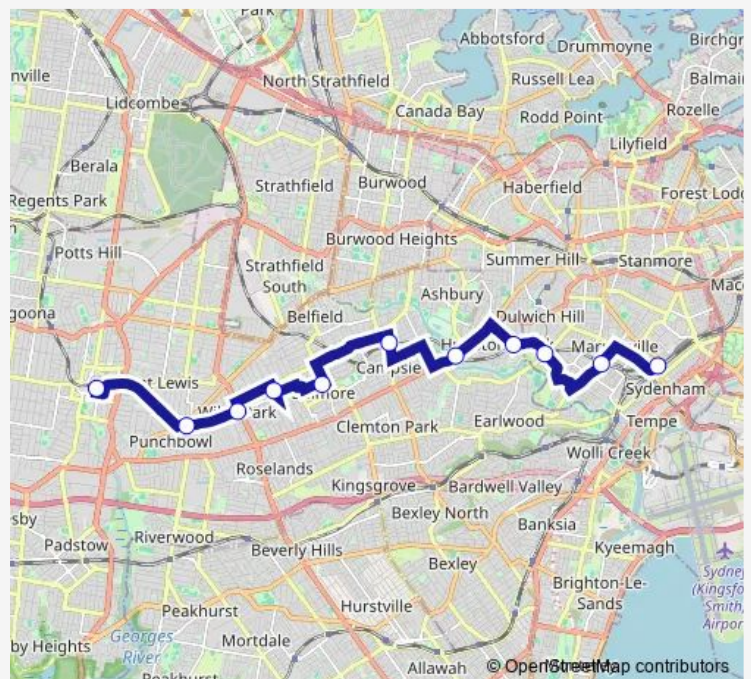

Canterbury Station, Canterbury Rd, Stand E

Floss St Opp Hurlstone Park Station

Ewart St At Murray Lane (Nightride)

Illawarra Rd Opp Marrickville Station

Sydenham Station, Railway Pde, Stand E

Route schedule

Bankstown Station, Stand J — Sydenham Station, Railway Pde, Stand E

Monday	—
Tuesday	22:50-23:10
Wednesday	22:50-23:10
Thursday	—
Friday	—
Saturday	04:30-16:08
Sunday	04:30-16:08

Route info

Direction: Bankstown Station, Stand J

Stops: 11

Trip Duration: 0 hour 48 min

Direction

Sydenham Station, Railway Pde, Stand C — Restwell St At Stewart Lane

11 stops

[Open route schedule](#)

Sydenham Station, Railway Pde, Stand C

Marrickville Station, Illawarra Rd

Route info

Direction: Sydenham Station, Railway Pde, Stand C

Stops: 11

Trip Duration: 0 hour 41 min

Direction

Sydenham Station, Railway Pde, Stand C — Restwell St At Stewart Lane

11 stops

[Open route schedule](#)