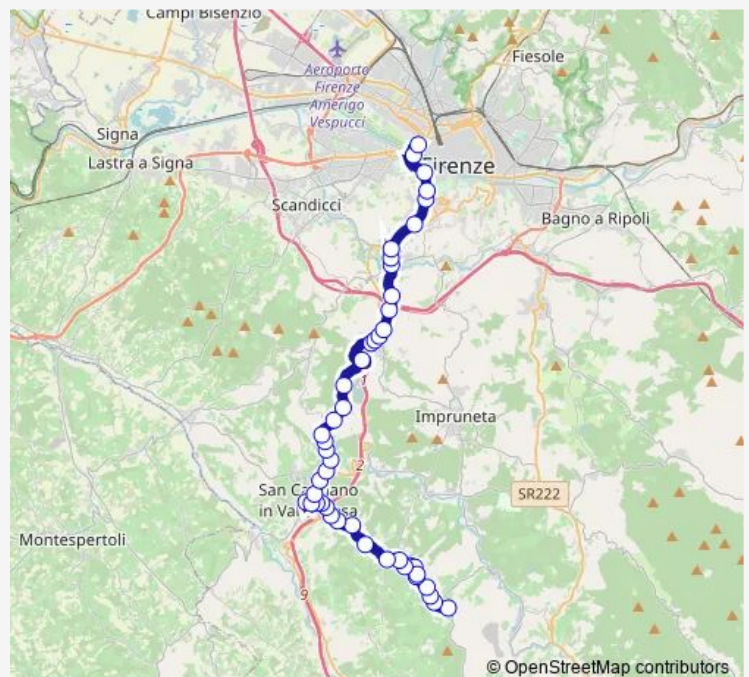

San Casciano Stazione 2

### Route schedule

Montefiridolfi — Terminal Vittorio Veneto

Monday 09:35-15:35

Tuesday 09:35-15:35

Wednesday 09:35-15:35

Thursday 09:35-15:35

Friday 09:35-15:35

Saturday 12:00-15:35

### Route info

Direction: Montefiridolfi

Stops: 46

Trip Duration: 1 hour 0 min

San Casciano Bv. Spedaletto\_V

San Casciano Cimitero\_V

Poggio Torselli\_V

Casavecchia\_V