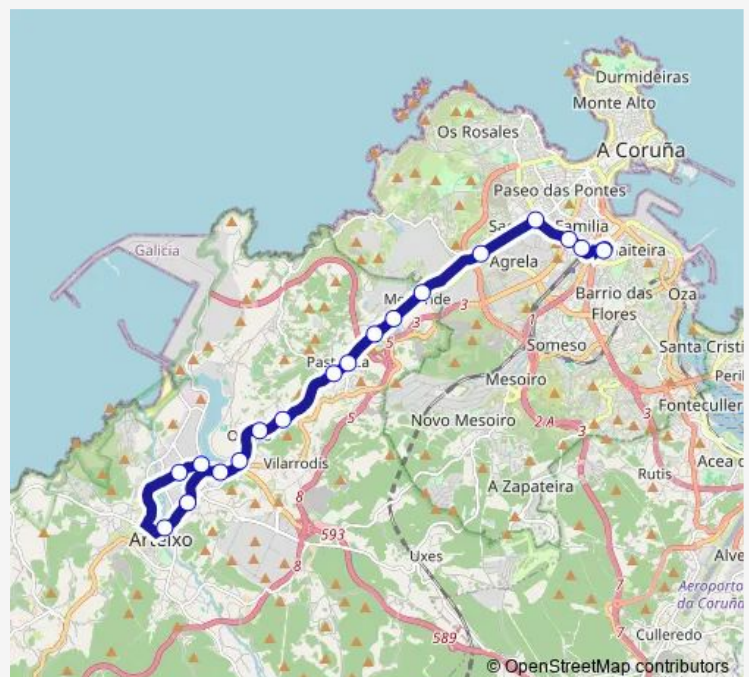

Meicende 3

Meicende 2

Meicende

A Moura

Avda. Finisterre

Ronda De Outeiro 2

Ronda De Outeiro

Coruña E.A.

Route schedule

Polígono de Sabón (Mercad — Coruña E.A.

Monday 08:30-13:00

Tuesday 08:30-13:00

Wednesday 08:30-13:00

Thursday —

Friday 08:30-13:00

Saturday 09:00-13:00

Sunday 11:00

Route info

Direction: Polígono de Sabón (Mercad

Stops: 18

Trip Duration: 0 hour 40 min

XG848044 — Coruña E.A.-Polígono de Sabón (Mercadona)

XG848044 Bus time schedules and route maps are available in an offline PDF at busmaps.com. Use the busmaps.com website to see live bus times, train schedule or subway schedule, and step-by-step directions for all public transit in Arteixo