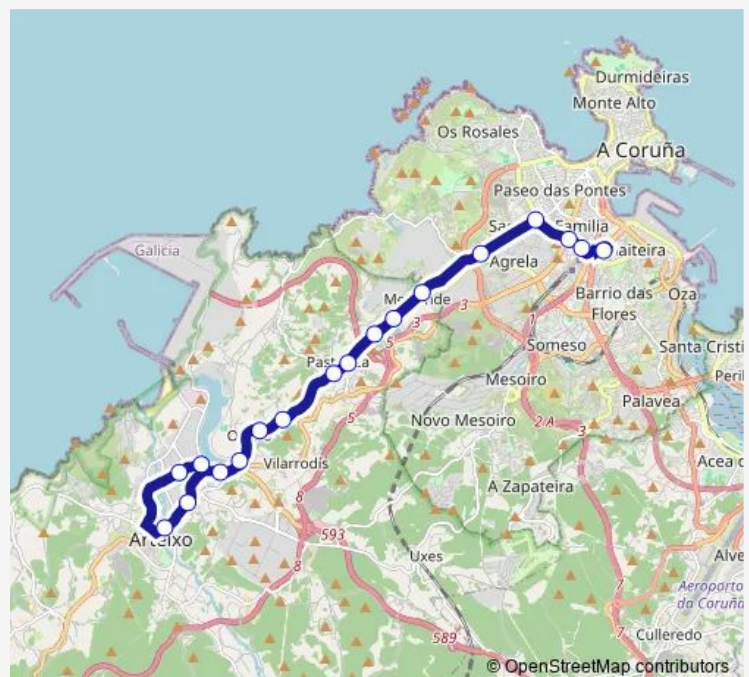

Meicende 3

Meicende 2

Meicende

A Moura

Avda. Finisterre

Ronda De Outeiro 2

Ronda De Outeiro

Coruña E.A.

Route schedule

Polígono de Sabón (Mercad — Coruña E.A.

Monday 08:30-13:00

Tuesday 08:30-13:00

Wednesday 08:30-13:00

Thursday 08:30-13:00

Friday 08:30-13:00

Saturday 09:00-13:00

Sunday 11:00

Route info

Direction: Polígono de Sabón (Mercad

Stops: 18

Trip Duration: 0 hour 40 min

Xg848044 — Coruña E.A.-Polígono de Sabón (Mercadona)

Xg848044 Bus time schedules and route maps are available in an offline PDF at busmaps.com. Use the busmaps.com website to see live bus times, train schedule or subway schedule, and step-by-step directions for all public transit in Arteixo