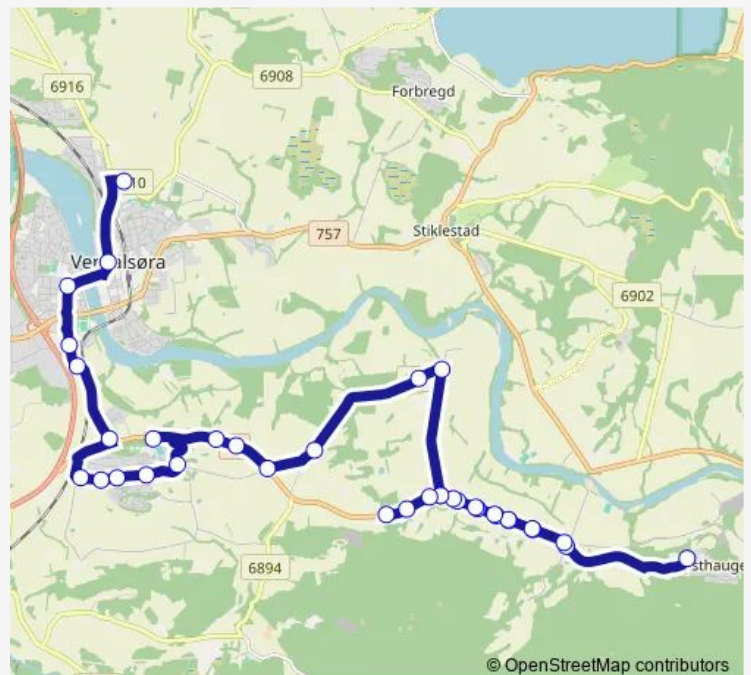

Friday 12:40-14:10

Saturday —

Sunday —

Route info

Direction: Verdalsøra ungdomsskole

Stops: 36

Trip Duration: 0 hour 40 min

7503 — Verdalsøra skole - Vinne

BusMaps

Leirfallsaunet

Lågness

Ness

Nesskorsen

Ness oppvekstsenter

Nesskorsen

Ness

Tuesday 07:05

Wednesday 07:05

Thursday 07:05

Friday 07:05

Saturday —

Sunday —

Route info

Direction: Trones