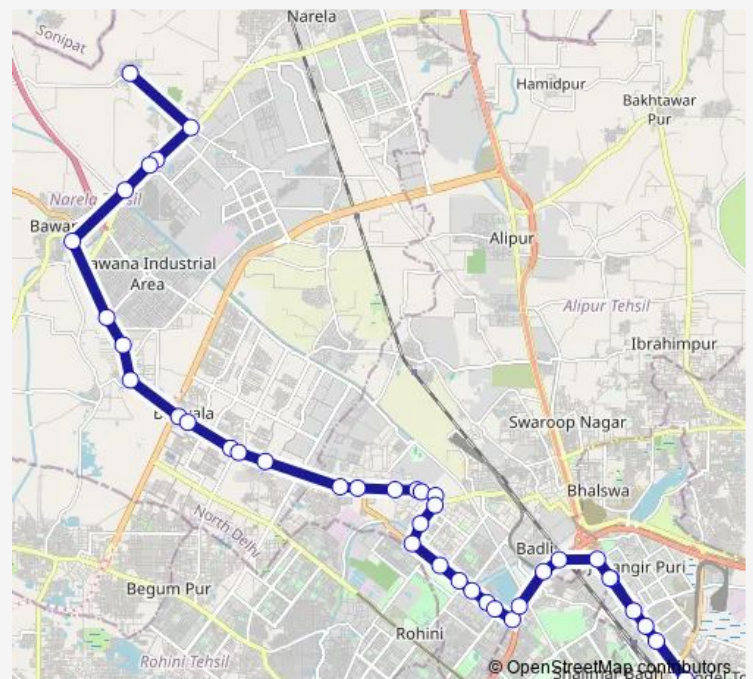

Shahbad Bank

Rohini Sec16 Xing

Rohini Sec 16 (Maharaja Aggarsen Dharam Sthal)

Route schedule

Ghoga Village — Azadpur Terminal (Bara Bagh Road)

Monday 07:45-20:45

Tuesday 07:45-20:45

Wednesday 07:45-20:45

Thursday 07:45-20:45

Friday 07:45-20:45

Saturday 07:45-20:45

Sunday 07:45-20:45

Route info

Direction: Ghoga Village

Stops: 39

Trip Duration: 1 hour 47 min