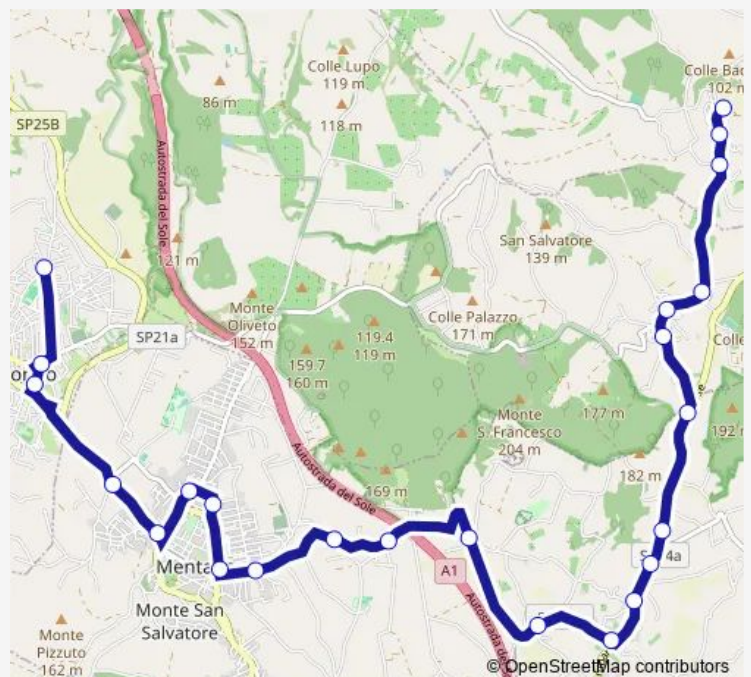

Mentana | via Reatina 77 # f14143

Mentana | Via Amendola Via Reatina # f13919

Mentana | Via Amendola Via Monte Pizzuto # f13920

Route schedule

Palombara | Cretone # f14012 — Monterotondo | Via Unione (Stadio) | Liceo Scientifico G.Peano # f13923

Monday	07:00
Tuesday	07:00
Wednesday	07:00
Thursday	07:00
Friday	07:00
Saturday	—
Sunday	—

Route info

Direction: Palombara | Cretone # f14012

Stops: 24

Trip Duration: 0 hour 37 min

Cretone - Monterotondo # Mr514d

Monterotondo | Via Corsica # f13921

Monterotondo | Via Mazzini # f13852

Monterotondo | Via Unione (Stadio) | Liceo Scientifico  
G.Peano # f13923

Bus time schedules and route maps are available in an offline PDF at [busmaps.com](https://busmaps.com). Use the [busmaps.com](https://busmaps.com) website to see live bus times, train schedule or subway schedule, and step-by-step directions for all public transit in Mentana