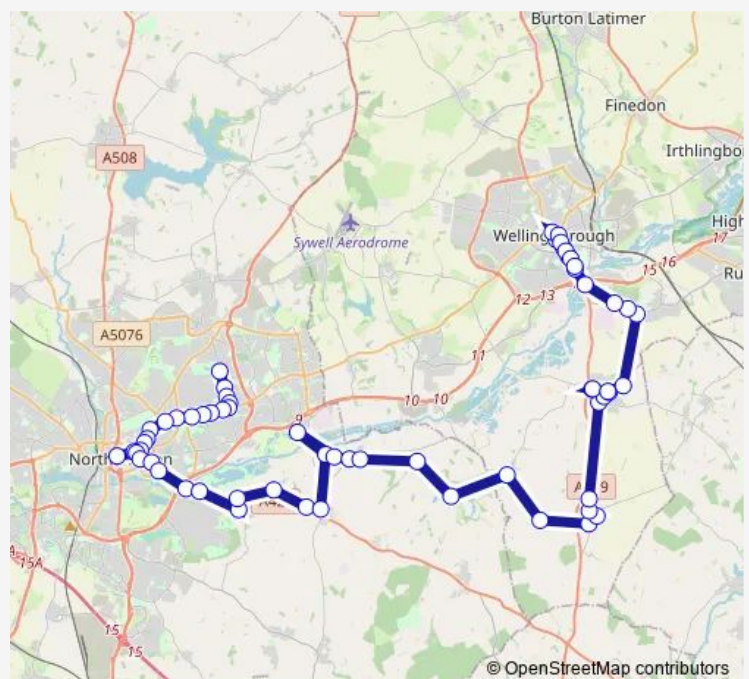

Cottage Inn

The Dog & Duck PH

Denington Road

Broadway

Route schedule

Northampton Bus Interchange — Rushden Lakes

Monday	14:00
Tuesday	14:00
Wednesday	14:00
Thursday	14:00
Friday	14:00
Saturday	14:00
Sunday	—

Route info

Direction: Northampton Bus Interchange

Stops: 42

Trip Duration: 1 hour 52 min

VH1 — Stanwick Lakes - Northampton via Rushden Lakes, Wellingborough, Bozeat, Cogenhoe

Sheep St

Rock Street

Torrington Road