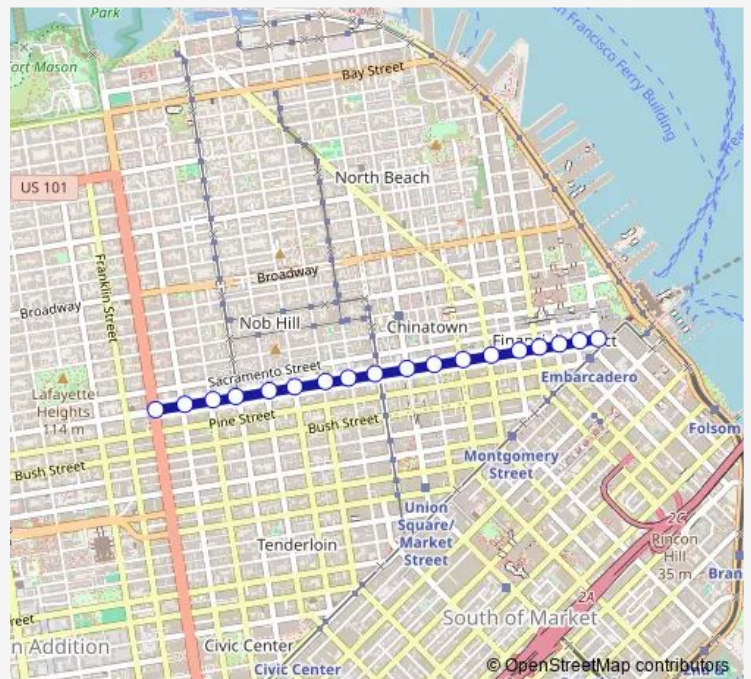

California St & Drumm St

Route schedule

California St & Van Ness Ave — California St & Drumm St

Monday 07:40-21:42

Tuesday 07:40-21:42

Wednesday 07:40-21:42

Thursday 07:40-21:42

Friday 07:40-21:42

Saturday 07:40-21:42

Sunday 07:40-21:42

Route info

Direction: California St & Van Ness Ave

Stops: 19

Trip Duration: 0 hour 17 min

CA — California Street Cable Car

**Direction**

California St &amp; Drumm St — California St &amp; Van Ness Ave

18 stops

[Open route schedule](#)

California St &amp; Drumm St

California St &amp; Davis St

California St &amp; Front St

California St &amp; Battery St