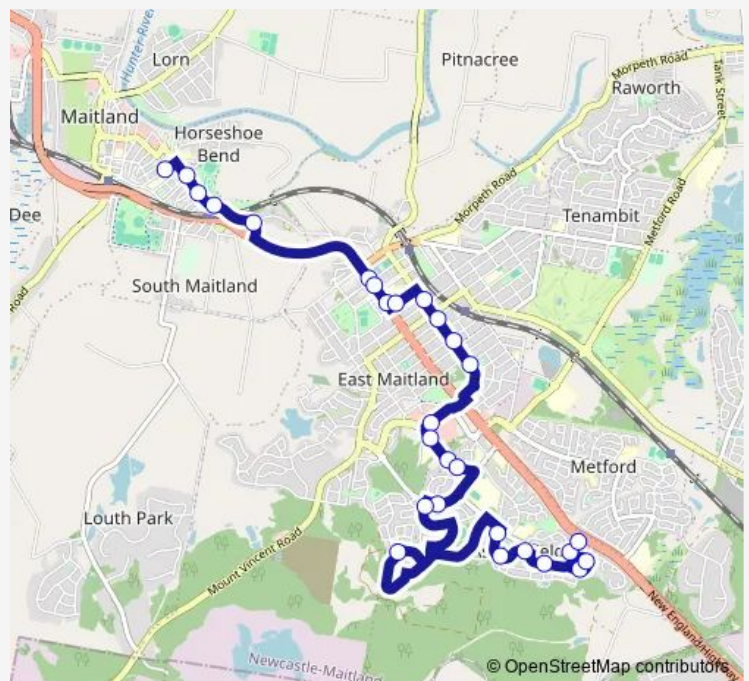

School Bus 2462 St John PS to Ashtonfield

[Go to website](#)

Direction

St John The Baptist Primary School, Victoria St — South Seas Dr Before New England Hwy

28 stops

[Open route schedule](#)

St John The Baptist Primary School, Victoria St

Stronach Av Opp Martin Cl

Stronach Av At Sylvan Cres

Chisholm Rd Before Galway Bay Dr

Galway Bay Dr After Chisholm Rd

Tipperary Dr At Kilshanny Av (Hail And Ride)

Airlie St After South Seas Dr

Route schedule

St John The Baptist Primary School, Victoria St — South Seas Dr Before New England Hwy

Monday 15:08

Tuesday 15:08

Wednesday 15:08

Thursday 15:08

Friday 15:08

Saturday —

Sunday —

Route info

Direction: St John The Baptist Primary School, Victoria St

Stops: 28

Trip Duration: 0 hour 35 min

2462 — St John PS to Ashtonfield

Airlie St After Palm Cl

Airlie St After Raratonga Cl

Pacific Cres Opp Holmes St