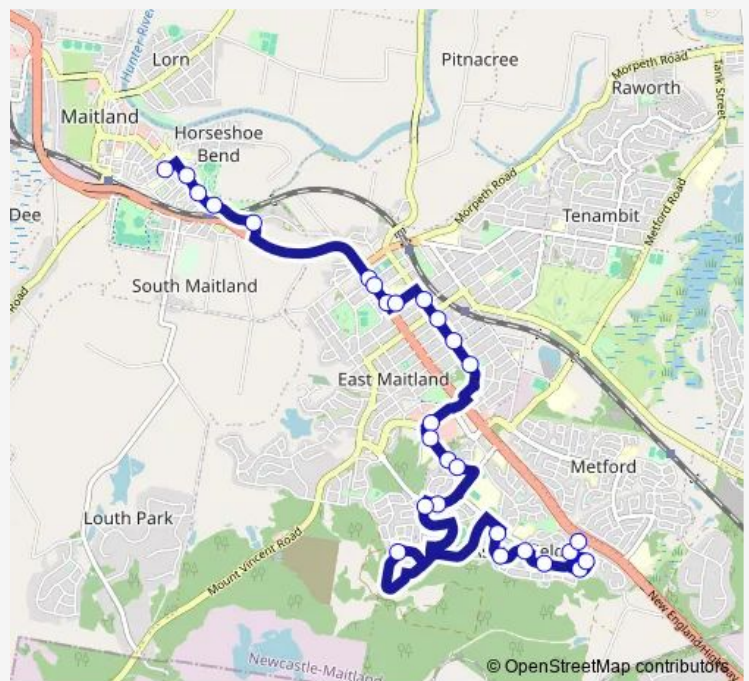

School Bus 2462 St John PS to Ashtonfield

[Go to website](#)

Direction

St John The Baptist Primary School, Victoria St — South Seas Dr Before New England Hwy

28 stops

[Open route schedule](#)

St John The Baptist Primary School, Victoria St

Stronach Av Opp Martin Cl

Stronach Av At Sylvan Cres

Chisholm Rd Before Galway Bay Dr

Galway Bay Dr After Chisholm Rd

Tipperary Dr At Kilshanny Av (Hail And Ride)

Airlie St After South Seas Dr

Route schedule

St John The Baptist Primary School, Victoria St — South Seas Dr Before New England Hwy

Monday 15:08

Tuesday 15:08

Wednesday 15:08

Thursday 15:08

Friday 15:08

Saturday —

Sunday —

Route info

Direction: St John The Baptist Primary School, Victoria St

Stops: 28

Trip Duration: 0 hour 35 min

2462 — St John PS to Ashtonfield

Airlie St After Palm Cl

Airlie St After Raratonga Cl

Pacific Cres Opp Holmes St