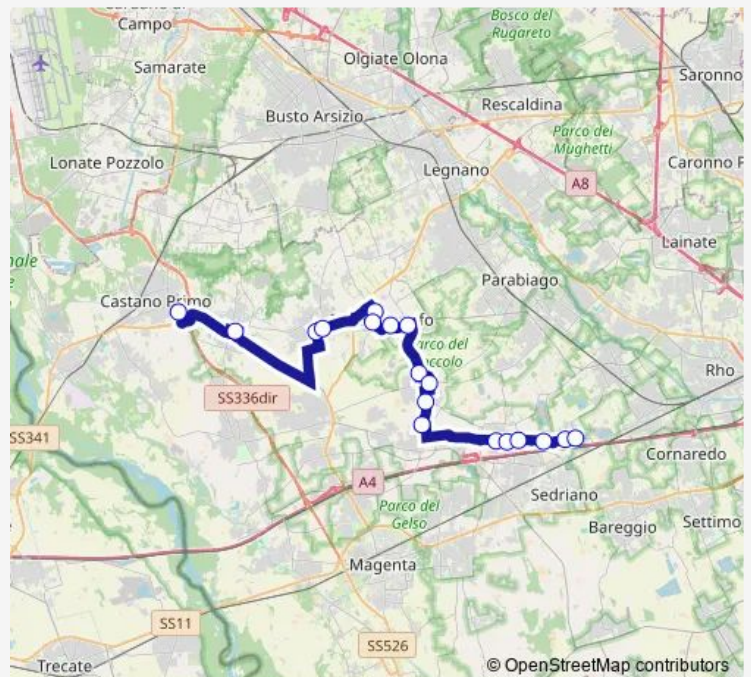

### Route info

Direction: Castano Primo, Don Milani

Stops: 19

Trip Duration: 0 hour 49 min

**Z647** — Cornaredo - Pregnana - Arluno - Casorezzo/  
Torno