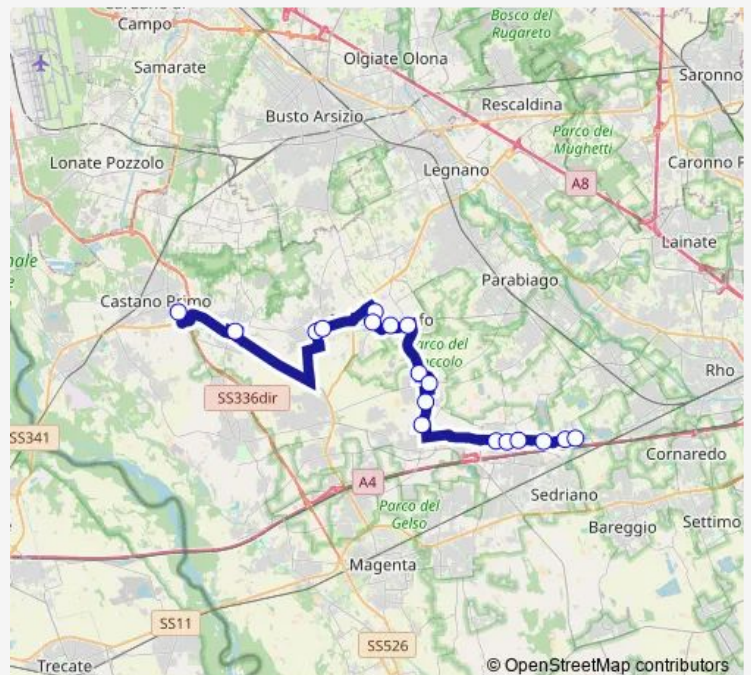

Saturday —

Sunday —

Route info

Direction: Castano Primo, Don Milani

Stops: 19

Trip Duration: 0 hour 49 min

■ Z647 — Cornaredo - Pregnana - Arluno - Casorezzo/Torno

Direction