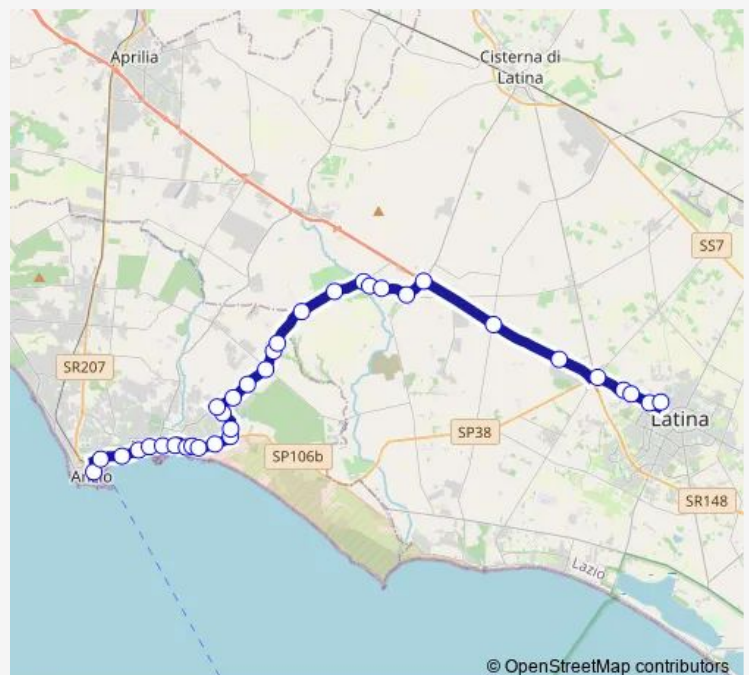

### Route schedule

Anzio | Ist, Colonna Gatti # f2911 — Latina | Terminal Bus # f3092

Monday 07:05-13:55

Tuesday 07:05-13:55

Wednesday 07:05-13:55

Thursday 07:05-13:55

Friday 07:05-13:55

Saturday 07:25-13:50

### Route info

Direction: Anzio | Ist, Colonna Gatti # f2911

Stops: 34

Trip Duration: 0 hour 54 min

Latina | Str. Nettunense Str. Vigneti # f2934

Latina | Le Ferriere # f2935

Latina | Str. Ferriere Str. Cavaliere # f2936