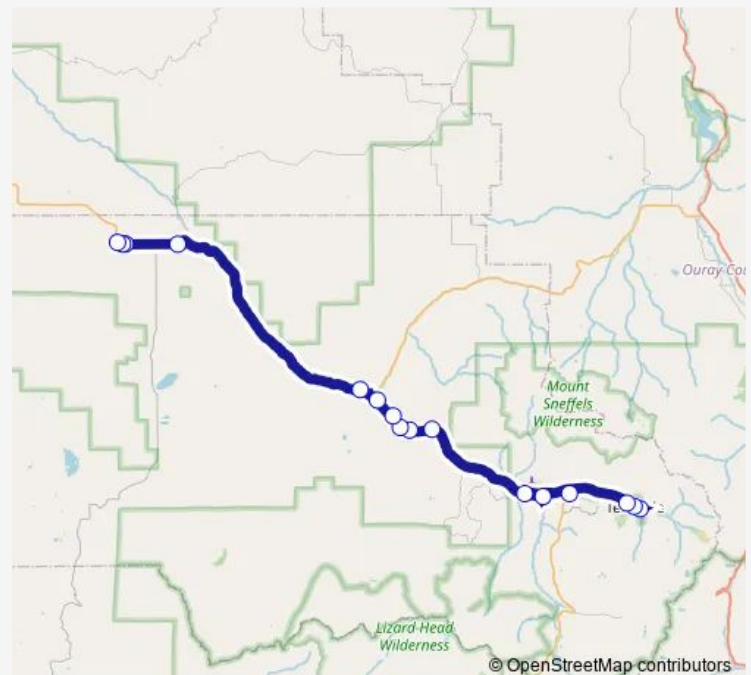

Old Placerville Eb

Placerville

Juniper Village Eb

The Bivi Eb

Fall Creek Eb

Sawpit Eb

Two Rivers

Vance Drive

### Route schedule

Norwood Fairgrounds — Telluride Town Park East

Monday 06:55-11:00

Tuesday 06:55-11:00

Wednesday 06:55-11:00

Thursday 06:55-11:00

Friday 06:55-11:00

Saturday 07:25

### Route info

Direction: Norwood Fairgrounds

Stops: 16

Trip Duration: 1 hour 15 min

**Direction**

Telluride Town Park East — Norwood Fairgrounds

16 stops

[Open route schedule](#)

## Route schedule

Telluride Town Park East — Norwood Fairgrounds

Monday 09:45-23:30

Tuesday 09:45-23:30

Wednesday 09:45-23:30

Thursday 09:45-23:30

Friday 09:45-23:30

Saturday 17:00