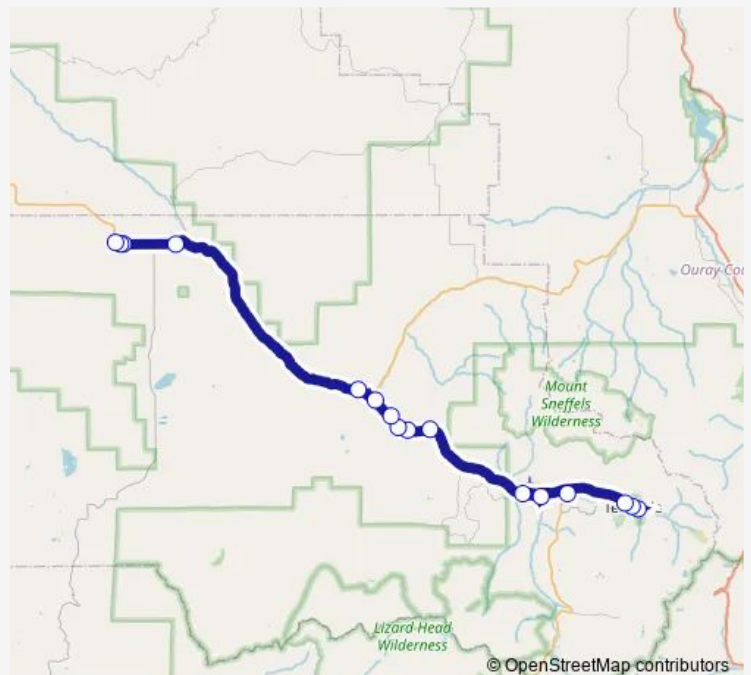

Wednesday 06:55-11:00

Thursday 06:55-11:00

Friday 06:55-11:00

Saturday 07:25

Sunday 07:25

Route info

Direction: Norwood Fairgrounds

Stops: 16

Trip Duration: 1 hour 15 min

Direction

Telluride Town Park East — Norwood Fairgrounds

16 stops

[Open route schedule](#)

Telluride Town Park East

Telluride Court House

Telluride High School Wb

Lawson Hill Park & Ride

Two Rivers

Vance Drive

Sawpit Wb

Fall Creek Wb

The Bivi Wb

Juniper Village Wb

Placerville

Tuesday 09:45-23:30

Wednesday 09:45-23:30

Thursday 09:45-23:30

Friday 09:45-23:30

Saturday 17:00

Sunday 17:00

Route info

Direction: Telluride Town Park East