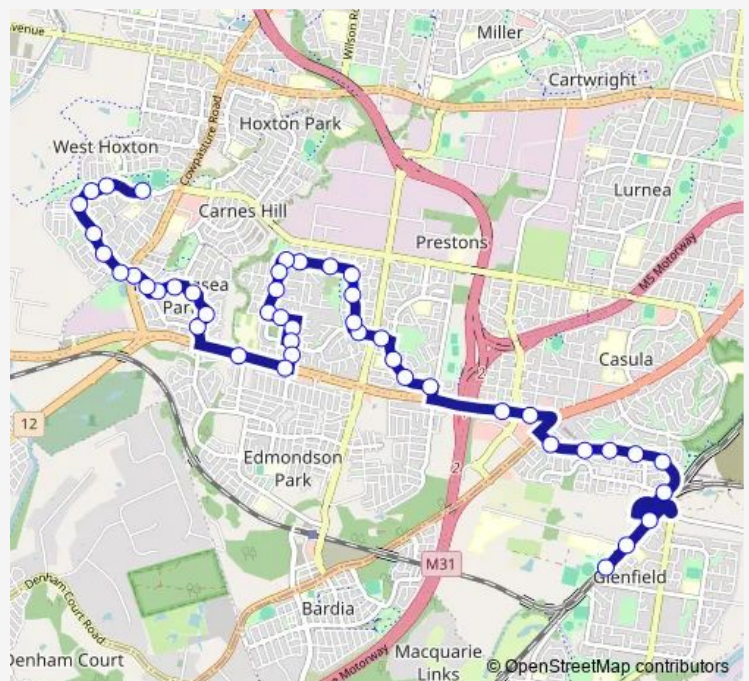

### Route schedule

Glenfield Station, Railway Pde — Greenway Park, Greenway Dr

Monday 16:18-18:52

Tuesday 16:18-18:52

Wednesday 16:18-18:52

Thursday 16:18-18:52

Friday 16:18-18:52

Saturday —

### Route info

Direction: Glenfield Station, Railway Pde

Stops: 45

Trip Duration: 0 hour 30 min

867 — Glenfield to Prestons

Braidwood Dr After Minerva Pl

Braidwood Dr Before Bugong St

Braidwood Dr Before Fortunato St

## Route info

Direction: Braidwood Dr At Corfield Rd

Stops: 31

Trip Duration: 0 hour 23 min

Glenfield Rd Before Britannia Dr

164 Glenfield Rd

Throsby Park, Glenfield Rd

Glenfield Rd Opp Atlantic Bvd