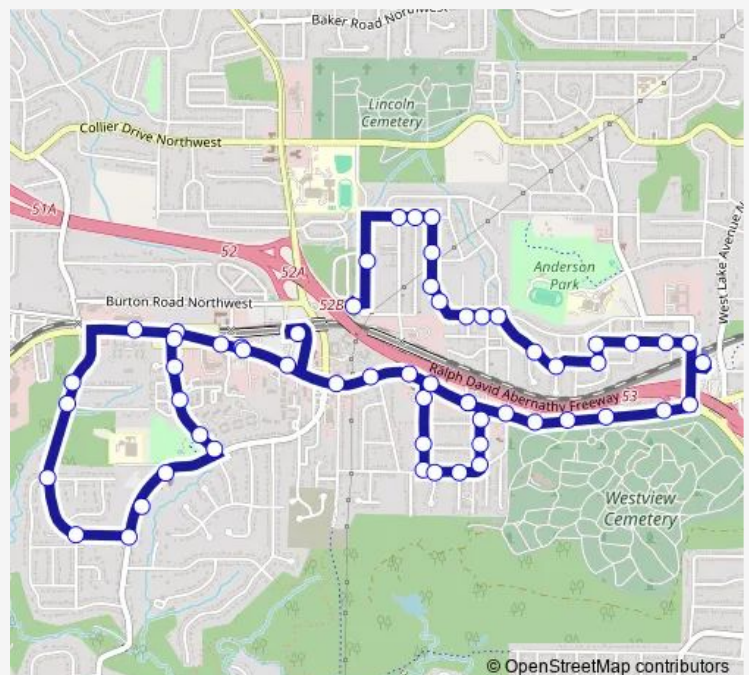

Martin L King JR DR @ Westland Blvd Nw

Martin L King JR DR @ 2600

Martin L King JR DR @ Willis Mill RD Sw

Martin L King JR DR @ Florida Ave

Route schedule

Hamilton E Holmes Station - BUS Loop — Verbena CIR @ Sewanee Ave

Monday 05:10-19:10

Tuesday 05:10-19:10

Wednesday 05:10-19:10

Thursday 05:10-19:10

Friday 05:10-19:10

Saturday 05:10-19:10

Sunday 05:10-19:10

Route info

Direction: Hamilton E Holmes Station - BUS Loop

Stops: 52

Trip Duration: 0 hour 29 min

867 — Peyton Forest / Dixie Hills

Martin L King JR DR SW @ Barfield AVE Sw

Barfield AVE @ Martin L King JR DR Sw

Barfield AVE SW @ Wingate ST Sw

Martin Luther King J DR @ 2085

Martin Luther King J DR SW @ 2021

Anderson AVE @ 93

West Lake Station - West Loop

Anderson AVE SW @ Penelope RD Nw

Anderson AVE SW @ 25

Waterbury DR NW @ 56

Waterbury DR @ Anderson AVE Sw