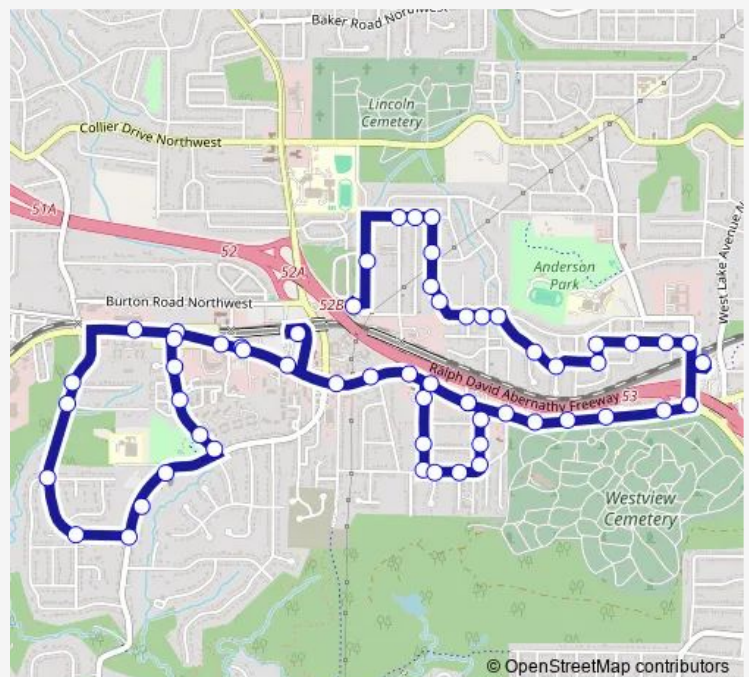

Bus 867 Peyton Forest / Dixie Hills

[Go to website](#)

Direction

Hamilton E Holmes Station - BUS Loop — VERBENA CIR @ SEWANEE AVE

52 stops

[Open route schedule](#)

Hamilton E Holmes Station - BUS Loop

Martin L King JR DR SW @ 2500

Martin L King JR DR SW @ Westland Blvd Nw

Martin L King JR DR SW @ Peyton PL Sw

Martin L King JR DR SW @ 2800

HARLAN RD SW @ EMERALD CT SW

Harlan RD SW @ TEE RD Sw

HARLAN RD SW @ FIELDING LN SW

Harlan RD SW @ Haldane DR Sw

HARLAN RD SW @ PEYTON RD SW

Peyton RD SW @ 360

Peyton RD SW @ 294

PEYTON PL @ PEYTON RD

Peyton PL SW @ 150

Peyton PL SW @ 99

Peyton PL SW @ Martin L King JR Dr

PEYTON PL @ MARTIN L KING JR DR

Martin L King JR DR @ Westland Blvd Nw

Martin L King JR DR @ 2600

Martin L King JR DR @ Willis Mill RD Sw

Martin L King JR DR @ Florida Ave

Route schedule

Hamilton E Holmes Station - BUS Loop — VERBENA CIR @ SEWANEE AVE

Monday	05:10-19:10
Tuesday	05:10-19:10
Wednesday	05:10-19:10
Thursday	05:10-19:10
Friday	05:10-19:10
Saturday	05:10-19:10
Sunday	05:10-19:10

Route info

Direction: Hamilton E Holmes Station - BUS Loop

Stops: 52

Trip Duration: 0 hour 29 min

867 — Peyton Forest / Dixie Hills