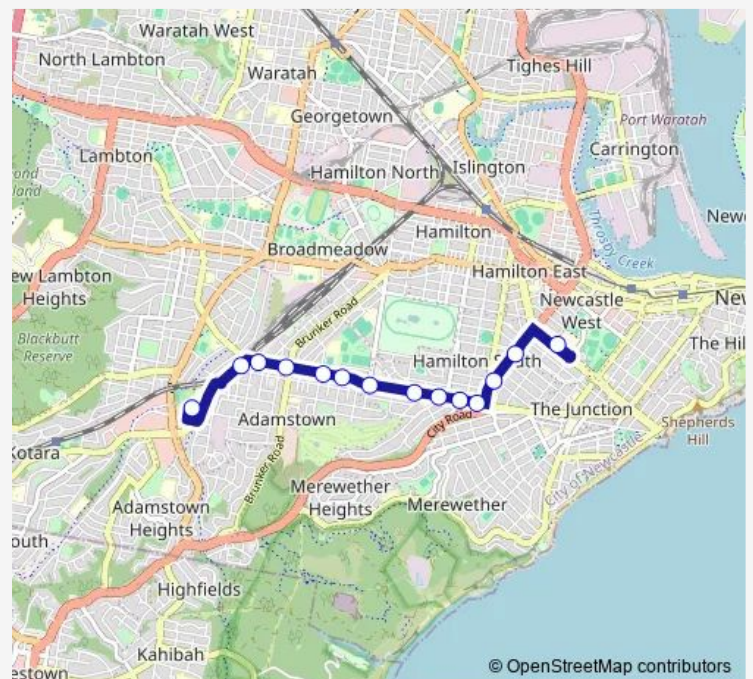

School Bus 867 Newcastle High School to St. Pius X High, Adamstown

[Go to website](#)

Direction

Newcastle High School, Parkway Av — St Pius X High School, Fletcher St, Stand C

14 stops

[Open route schedule](#)

Newcastle High School, Parkway Av

Hamilton South Public School, Stewart Av

Stewart Av At Cram St

Glebe Rd After City Rd

Glebe Rd At Edward St

Glebe Rd At Henry St

Glebe Rd Opp Neill Tce

Glebe Rd At Fellowes St

Glebe Rd Opp Adamstown Bowling Club

Glebe Rd Opp Adamstown Park

Glebe Rd Opp Adamstown Uniting Church

Glebe Rd Opp West Park

Park Av Opp Adamstown Station

St Pius X High School, Fletcher St, Stand C

Route schedule

Newcastle High School, Parkway Av — St Pius X High School, Fletcher St, Stand C

Monday	15:10
Tuesday	15:10
Wednesday	15:10
Thursday	15:10
Friday	15:10
Saturday	—
Sunday	—

Route info

Direction: Newcastle High School, Parkway Av

Stops: 14

Trip Duration: 0 hour 18 min