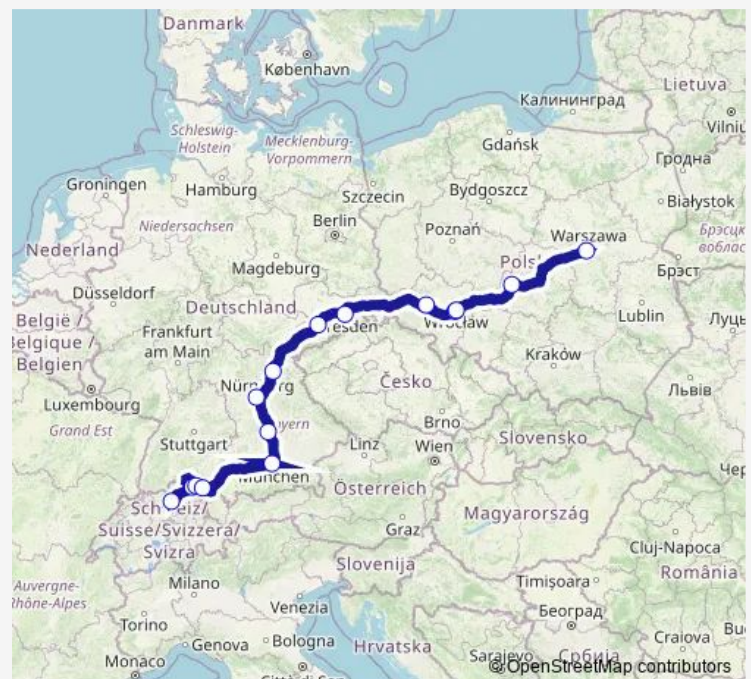

Meersburg Kirche

Friedrichsh. Stadtbahnhof

Zob

Ingolstadt Nord

Nürnberg Hbf

Bayreuth, Goethestraße

Chemnitz, Omnibusbahnhof

Dresden Hauptbahnhof

Legnica, Bus Station

Wroclaw, Bus Station

Wroclaw, Plac Grunwaldzki

Sieradz, Bus station

Warsaw, Bus Station West

Route schedule

Zurich Bus Station — Warsaw, Bus Station West

Monday	17:45
Tuesday	22:45
Wednesday	22:45
Thursday	17:45
Friday	17:45
Saturday	17:45
Sunday	17:45

Route info

Direction: Zurich Bus Station

Stops: 15

Trip Duration: 20 hour 10 min

Direction

Warsaw, Bus Station West — Zurich Bus Station

15 stops

[Open route schedule](#)

Warsaw, Bus Station West

Sieradz, Bus station

Wroclaw, ul. Norwida

Wroclaw, Bus Station

Legnica, Bus Station

Dresden Hauptbahnhof

Chemnitz, Omnibusbahnhof

Bayreuth, Goethestraße