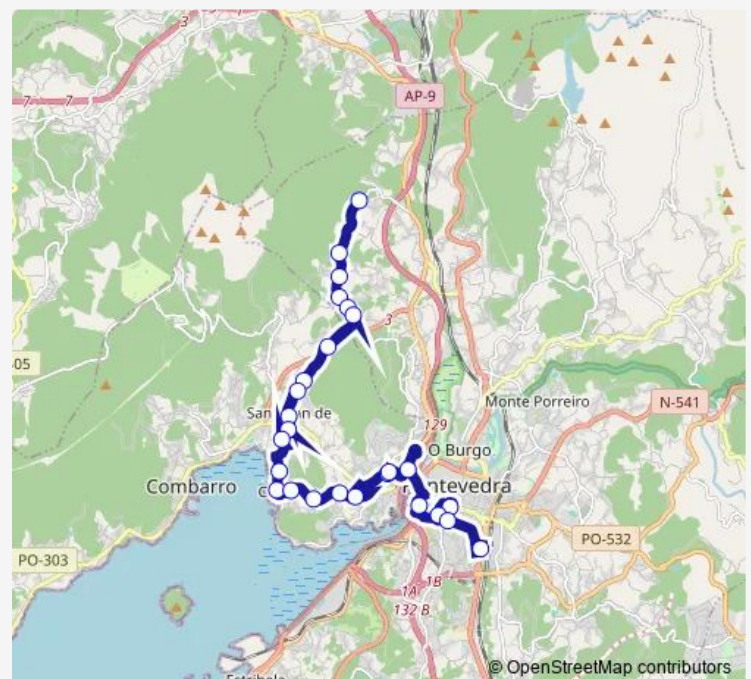

Thursday 07:20-20:50

Friday 07:20-20:50

Saturday 07:20-14:10

Sunday —

Route info

Direction: Soutonovo

Stops: 26

Trip Duration: 0 hour 40 min