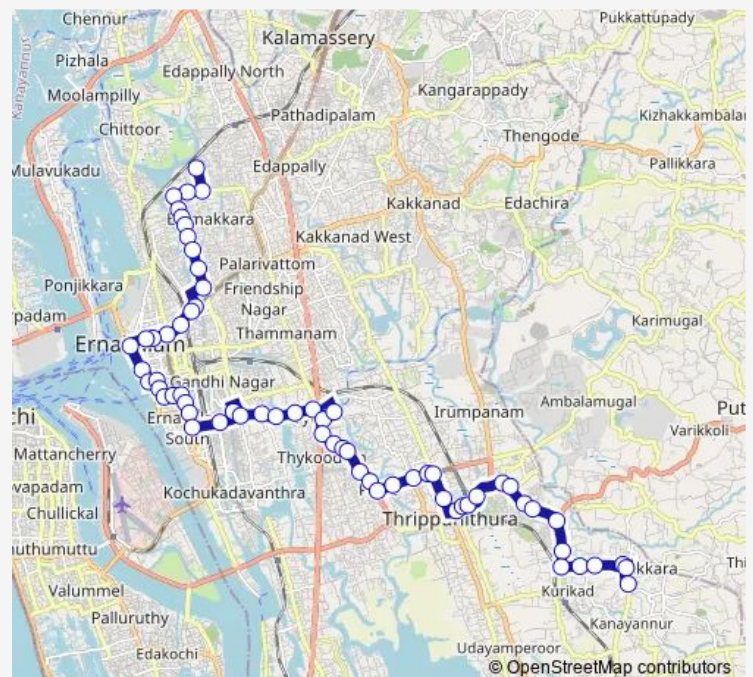

### Route schedule

Puthukkalavattam — Chottanikkara

Monday 06:00

Tuesday 06:00

Wednesday 06:00

Thursday 06:00

Friday 06:00

Saturday 06:00

### Route info

Direction: Puthukkalavattam

Stops: 65

Trip Duration: 1 hour 15 min

Chottanikkara ↔ Puthukkalavattom

Boat Jetty Junction

Hospital Junction

Maharajas Hostel