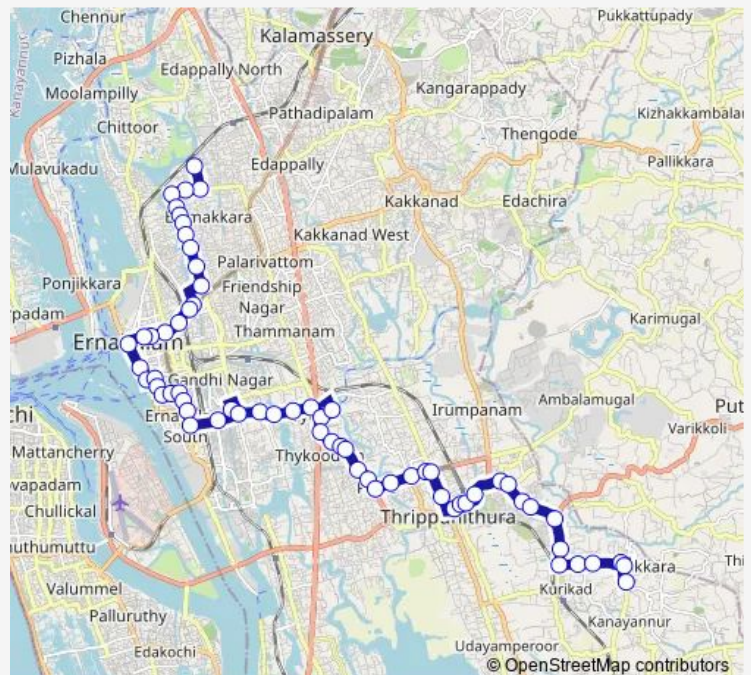

### Route schedule

Puthukkalavattam — Chottanikkara

Monday 06:00

Tuesday 06:00

Wednesday 06:00

Thursday 06:00

Friday 06:00

Saturday 06:00

### Route info

Direction: Puthukkalavattam

Stops: 65

Trip Duration: 1 hour 15 min

Chottanikkara ↔ Puthukkalavattom

Boat Jetty Junction

Hospital Junction

Maharajas Hostel