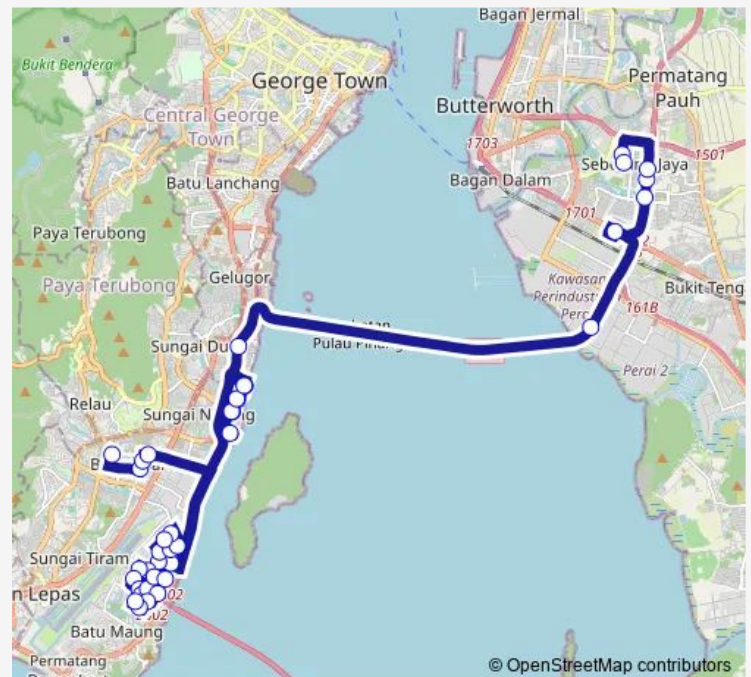

Jabil Circuit

SAM Engineering

Brady Technology

Route schedule

Terminal Bas Bayan Baru — Hotel Blanket

Monday 17:15

Tuesday 17:15

Wednesday 17:15

Thursday 17:15

Friday 17:15

Saturday —

Sunday —

Route info

Direction: Terminal Bas Bayan Baru

Stops: 38

Trip Duration: 2 hour 15 min

C13c

BusMaps

Ase

Dell

Jeti Pulau Jerejak

Gold Coast Kondominium

Kwsp Queensbay

Queensbay Mall

Pangsapuri A1

Prudential

Hotel Blanket

Direction

Hotel Blanket — Terminal Bas Bayan Baru

38 stops

[Open route schedule](#)

Hotel Blanket