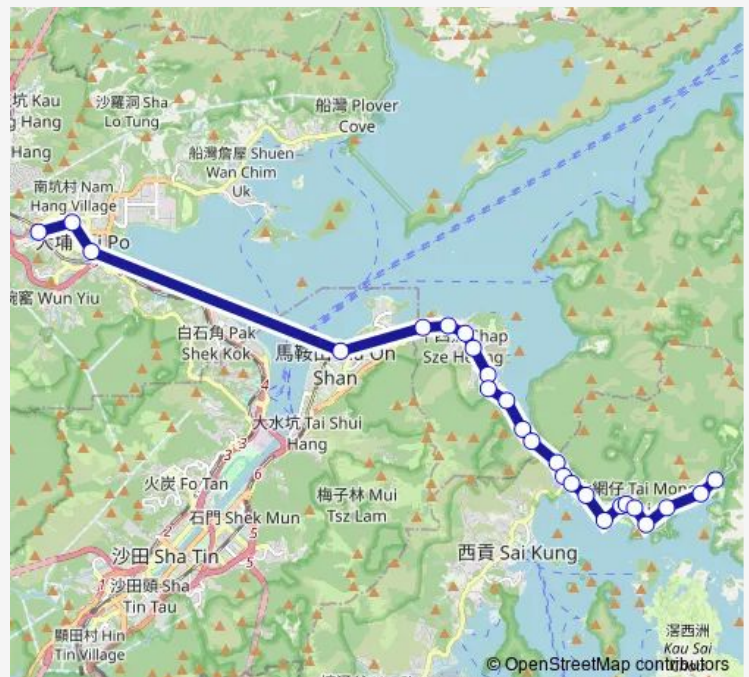

Friday

—

Saturday

07:30

Sunday

07:30

Route info

Direction: [Kmb] TAI WO BUS Terminus[[Lwb] TAI WO BUS Terminus

Stops: 25

Trip Duration: 0 hour 48 min

74R — TAI PO (TAI WO) - PAK TAM Chung

[Kmb] Fung SAU Road

[Kmb] AH Kung Wan

[Kmb] TAI Mong Tsai

[Kmb] TAI Mong Tsai SAN Tsuen

[Kmb] SAI Kung Outdoor Training Camp