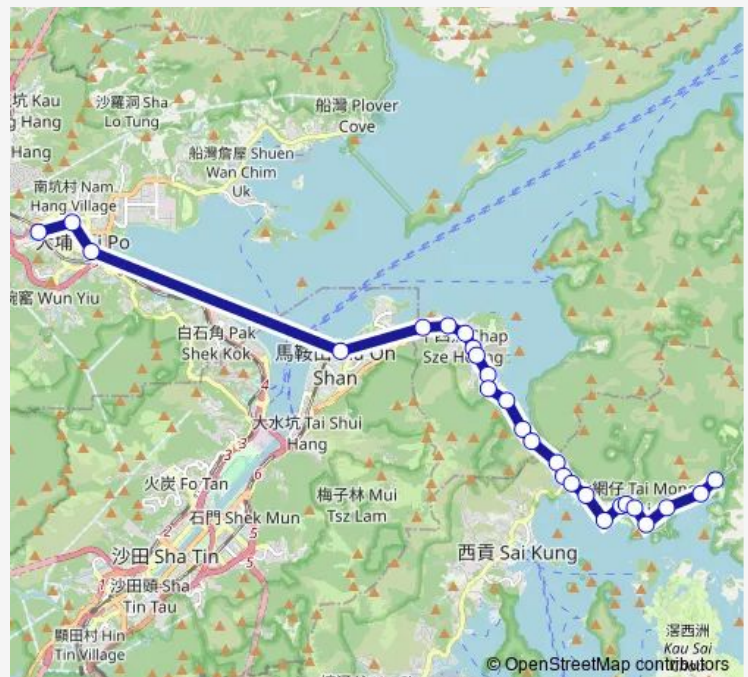

### Route schedule

[Kmb] TAI WO BUS Terminus[[Lwb] TAI WO BUS Terminus — [Kmb] PAK TAM Chung

Monday —

Tuesday —

Wednesday —

Thursday —

Friday —

Saturday 07:30

### Route info

Direction: [Kmb] TAI WO BUS Terminus[[Lwb] TAI WO BUS Terminus

Stops: 26

Trip Duration: 0 hour 48 min

74r — TAI PO (TAI WO) - PAK TAM Chung

[Kmb] TSO WO Hang

[Kmb] Fung SAU Road

[Kmb] AH Kung Wan