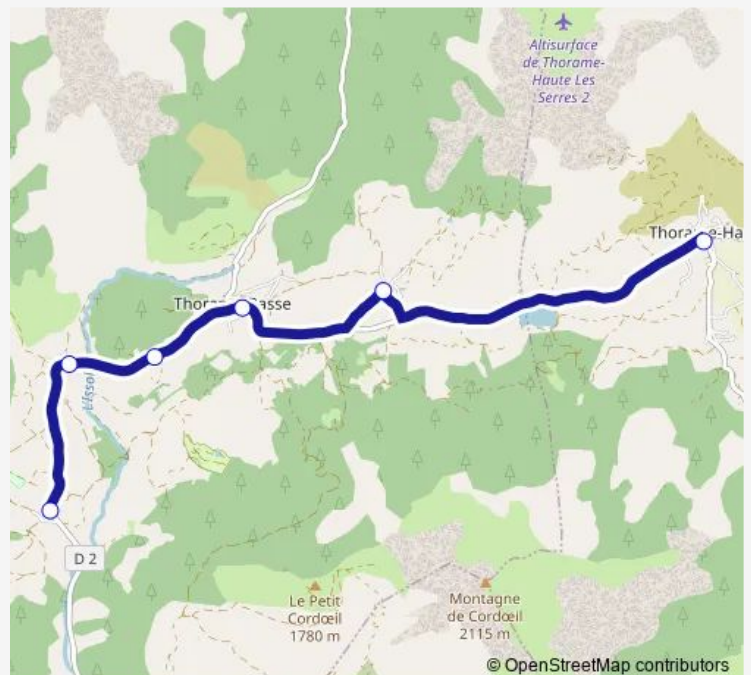

**Direction**

La Batie — Monuments aux Morts

6 stops

[Open route schedule](#)

La Batie

Chateau Garnier

Arret Boucher

Village

## Route schedule

La Batie — Monuments aux Morts

Monday 07:30

Tuesday 07:30

Wednesday 07:30

Thursday 07:30

Friday 07:30

Saturday —

## Route info

Direction: La Batie

Stops: 6

Trip Duration: 0 hour 20 min

## Route schedule

Monuments aux Morts — La Batie

Monday	17:00
Tuesday	17:00
Wednesday	12:50
Thursday	17:00
Friday	17:00
Saturday	—
Sunday	—