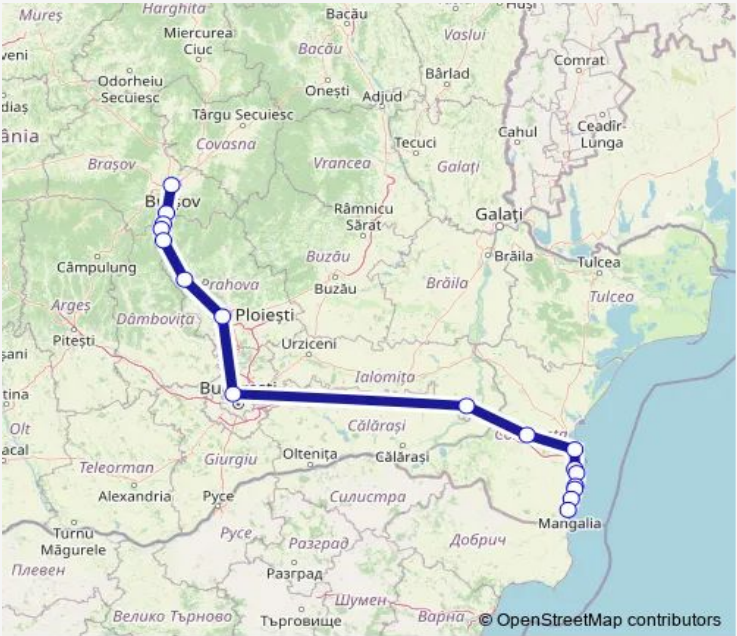

Rail IR: Braşov - Mangalia IR: Braşov - Predeal - Azuga - Buşteni - Sinaia - Câmpina - Ploieşti Vest - Bucureşti Băneasa - Feteşti - Medgidia - Constanţa - Eforie Nord - Eforie Sud - Costineşti - Costineşti Tabără hc. - Neptun hc. - Mangalia

[Go to website](#)

Direction
Braşov — Mangalia

17 stops

[Open route schedule](#)

- Braşov
- Predeal
- Azuga
- Buşteni
- Sinaia
- Câmpina
- Ploieşti Vest
- Bucureşti Băneasa
- Feteşti
- Medgidia
- Constanţa
- Eforie Nord
- Eforie Sud
- Costineşti
- Costineşti Tabără hc.
- Neptun hc.
- Mangalia

Route schedule
Braşov — Mangalia

Monday	07:25
Tuesday	07:25
Wednesday	07:25
Thursday	07:25
Friday	07:25
Saturday	07:25
Sunday	07:25

Route info

Direction: Braşov

Stops: 17

Trip Duration: 6 hour 23 min

IR: Braşov - Mangalia Rail time schedules and route maps are available in an offline PDF at busmaps.com. Use the busmaps.com website to see live bus times, train schedule or subway schedule, and step-by-step directions for all public transit in Costinesti