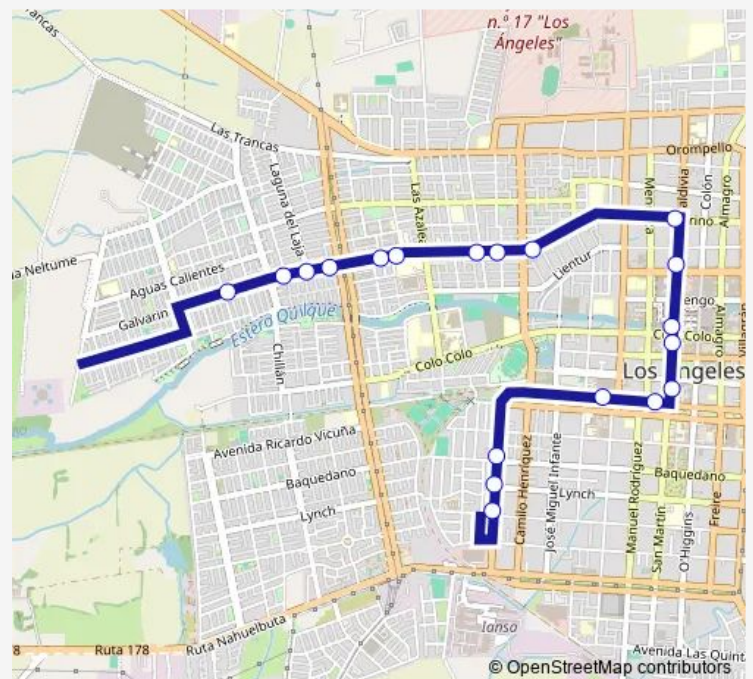

Galvarino / Isla Picton

Galvarino / Santiago

Galvarino / San Luis

Galvarino / Ruiz Aldea

Galvarino / Bombero Estoeber

Galvarino / Valdivia

Valdivia / Tucapel

Valdivia / Colo Colo

Valdivia / Lautaro

Valdivia / Ricardo Vicuna

Ricardo Vicuna / Mendoza

Ricardo Vicuna / Arturo Prat

Alcazar / Baquedano

Alcazar / P. Lynch

Alcazar / Condell

Route schedule

Galvarino / Poniente — Alcazar / Condell

Monday 07:48-20:00

Tuesday 07:48-20:00

Wednesday 07:48-20:00

Thursday 07:48-20:00

Friday 07:48-20:00

Saturday 07:48-20:00

Sunday 07:48-20:00

Route info

Direction: Galvarino / Poniente

Stops: 19

Route Duration: 0 hour 14 min

C12_R — Linea Azul

C12_R Bus time schedules and route maps are available in an offline PDF at busmaps.com. Use the busmaps.com website to see live bus times, train schedule or subway schedule, and step-by-step directions for all public transit in Los Angeles