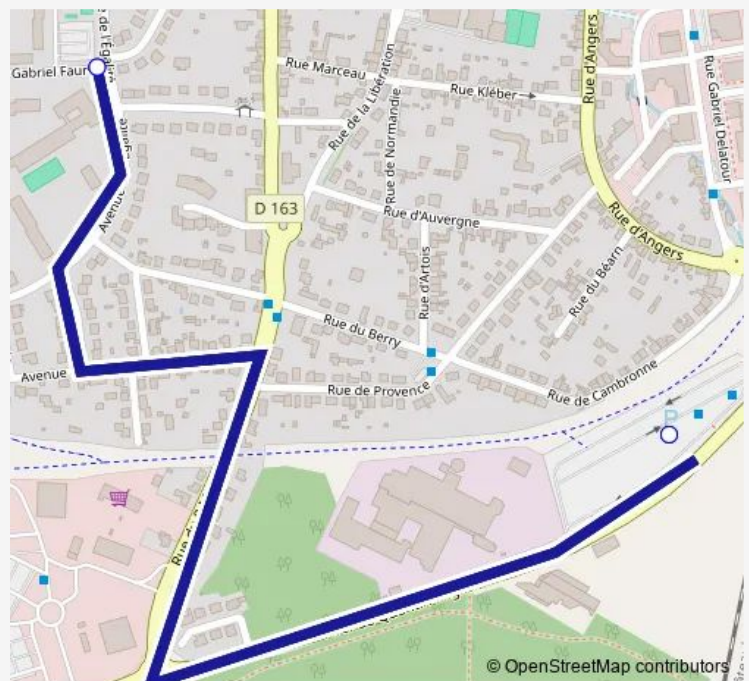

Bus CHATEAUBRIANT*

[Go to website](#)

Direction

Collège Saint Joseph / Mfr — Plateforme Secondaire
8h/17h/12h - Chateaubriant

2 stops

[Open route schedule](#)

Collège Saint Joseph / Mfr

Plateforme Secondaire 8h/17h/12h - Chateaubriant

Route schedule

Collège Saint Joseph / Mfr — Plateforme Secondaire
8h/17h/12h - Chateaubriant

Monday	15:45-18:00
Tuesday	15:45-18:00
Wednesday	12:00-17:00
Thursday	15:45-18:00
Friday	15:45-18:00
Saturday	—
Sunday	—

Route info

Direction: Collège Saint Joseph / Mfr

Stops: 2

Trip Duration: 0 hour 10 min

Direction

Plate Forme 16h - Chateaubriant — Ste Barbe - Isse

7 stops

[Open route schedule](#)