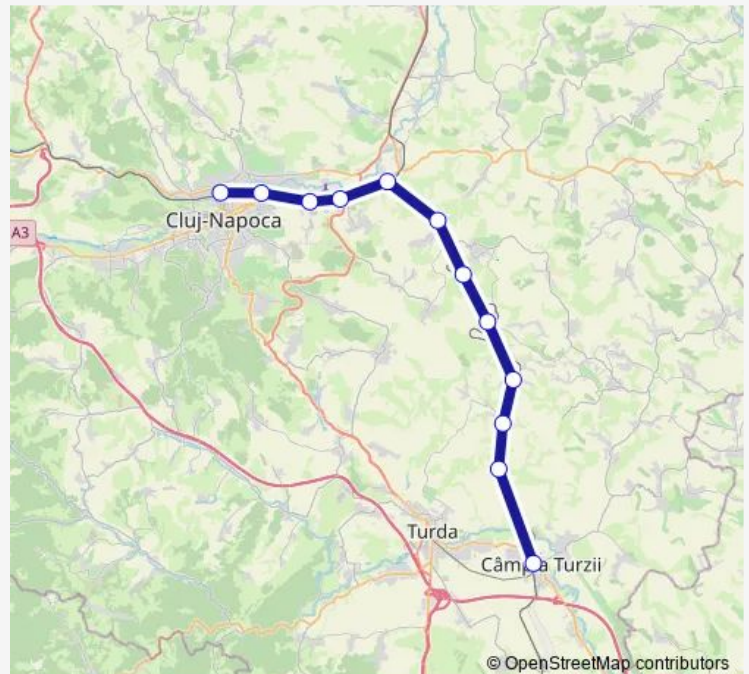

Rail R: Câmpia Turzii - Cluj Napoca R: Câmpia Turzii -
 Cânepiști h. - Ploscoș h. - Valea Florilor Hm. - Boju Hm. -
 Tunel Hm. - Cojocna Hm. - Apahida - Dezmir h. - Cluj Napoca
 Est - Clujana h. - Cluj Napoca

Valea Florilor Hm.

Boju Hm.

Tunel Hm.

Cojocna Hm.

Apahida

Dezmir h.

Cluj Napoca Est

Clujana h.

Cluj Napoca

Route schedule

Câmpia Turzii — Cluj Napoca

Monday	05:25-17:17
Tuesday	05:25-17:17
Wednesday	05:25-17:17
Thursday	05:25-17:17
Friday	05:25-17:17
Saturday	05:25-17:17
Sunday	05:25-17:17

Route info

Direction: Câmpia Turzii

Stops: 12

Trip Duration: 1 hour 12 min

R: Câmpia Turzii - Cluj Napoca Rail time schedules and route maps are available in an offline PDF at busmaps.com. Use the busmaps.com website to see live bus times, train schedule or subway schedule, and step-by-step directions for all public transit in Cluj-Napoca