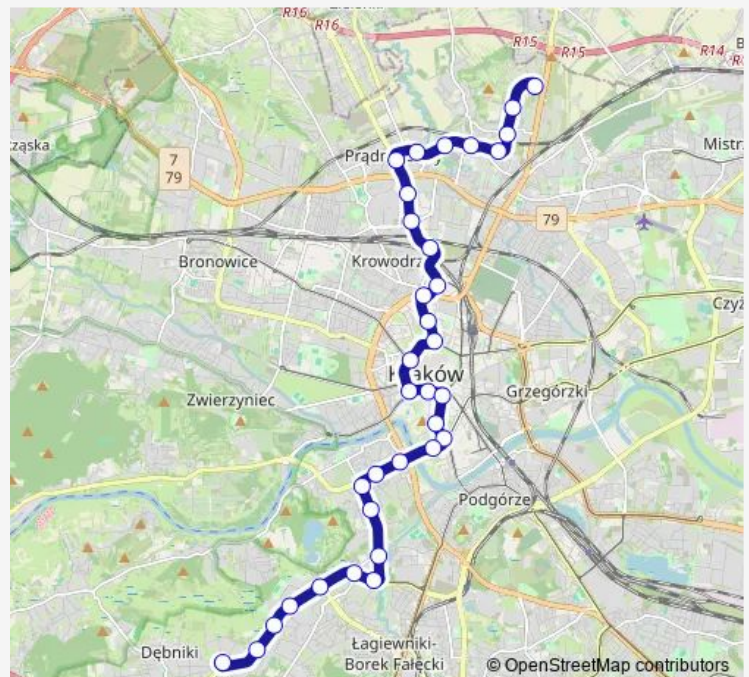

### Direction

undefined — undefined

0 stops

[Open route schedule](#)

### Route schedule

undefined — undefined

Monday	19:31-23:20
Tuesday	19:31-23:20
Wednesday	19:31-23:20
Thursday	19:31-23:20
Friday	19:31-22:59
Saturday	21:09-23:10
Sunday	21:09-23:10

### Route info

Direction:

Stops: 0

Trip Duration: – min

**Direction**

undefined — undefined

0 stops

[Open route schedule](#)**Route schedule**

**Route info**

Direction:

Stops: 0

Trip Duration: – min