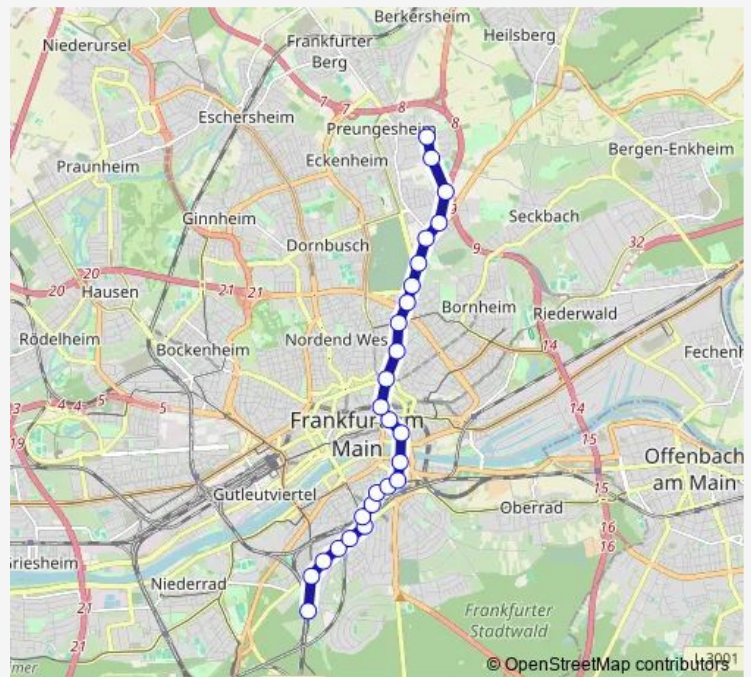

Tram 18

[Go to website](#)

Direction

Frankfurt (Main) Heilbronner Straße — Frankfurt (Main) Louisa Bahnhof

8 stops

[Open route schedule](#)

Frankfurt (Main) Heilbronner Straße

Frankfurt (Main) Hafenstraße

Frankfurt (Main) Hauptbahnhof Südseite

Frankfurt (Main) Baseler Platz

Frankfurt (Main) Stresemannallee/Gartenstraße

Frankfurt (Main) Stresemannallee Bahnhof

Frankfurt (Main) Stresemannallee/Mörfelder Landstr

Frankfurt (Main) Louisa Bahnhof

Route schedule

Frankfurt (Main) Heilbronner Straße — Frankfurt (Main) Louisa Bahnhof

Monday	03:40-06:44
Tuesday	03:40-06:44
Wednesday	03:40-06:44
Thursday	03:40-06:44
Friday	03:40-06:44
Saturday	04:40-09:45
Sunday	04:40

Route info

Direction: Frankfurt (Main) Heilbronner Straße

Stops: 8

Trip Duration: 0 hour 12 min

Direction

Frankfurt (Main) Louisa Bahnhof — Frankfurt (Main) Gravensteiner-Platz

26 stops

[Open route schedule](#)