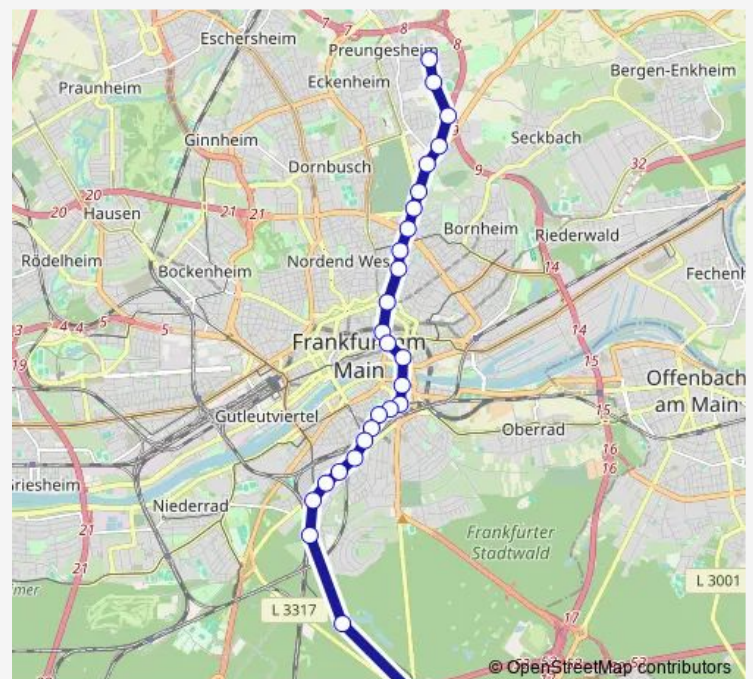

Tram 18

[Go to website](#)

Direction

undefined — undefined

0 stops

[Open route schedule](#)

Route schedule

undefined — undefined

Monday 03:40-06:44

Tuesday 03:40-06:44

Wednesday 03:40-06:44

Thursday 03:40-06:44

Friday 03:40-06:44

Saturday 04:40-09:45

Sunday 04:40

Route info

Direction:

Stops: 0

Trip Duration: – min

Direction

Frankfurt (Main) Louisa Bahnhof — Frankfurt (Main) Gravensteiner-Platz

26 stops

[Open route schedule](#)

Frankfurt (Main) Louisa Bahnhof