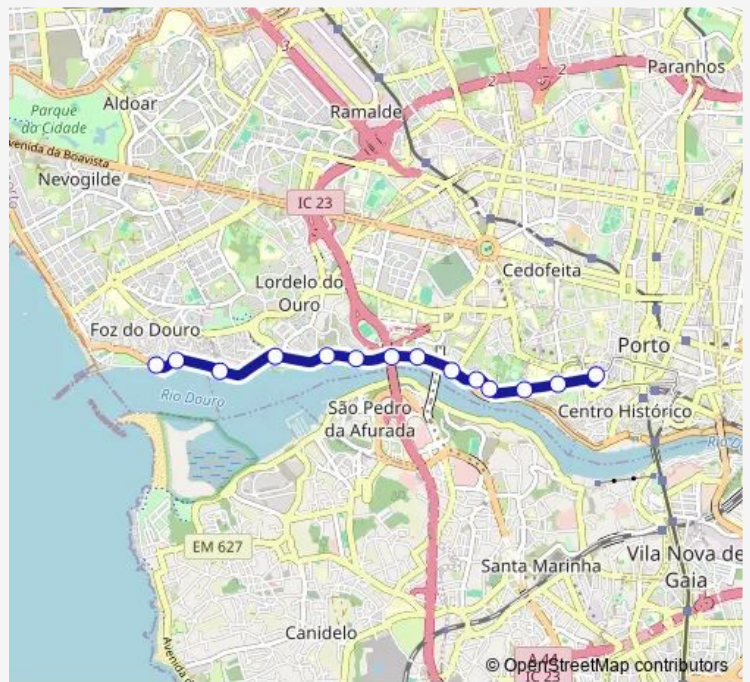

**Tram 18 Passeio Alegre - Carmo**

[Go to website](#)

**Direction**  
 Passeio Alegre — Carmo  
 14 stops  
[Open route schedule](#)

- Passeio Alegre
- Cantareira
- D.Leonor
- Fluvial
- Ouro
- Encosta DA Arrábida
- Ponte Arrábida
- Bicalho
- Museu C. Elétrico
- Igreja DE Massarelos
- Entre Quintas
- Palácio
- Viriato
- Carmo

**Route schedule**  
 Passeio Alegre — Carmo

Monday	08:55-19:10
Tuesday	08:55-19:10
Wednesday	08:55-19:10
Thursday	08:55-19:10
Friday	08:55-19:10
Saturday	08:55-19:10
Sunday	08:55-19:10

**Route info**  
 Direction: Passeio Alegre  
 Stops: 14  
 Trip Duration: 0 hour 25 min

## Direction

Carmo — Passeio Alegre

15 stops

[Open route schedule](#)

Carmo

Carmo

Hosp. Sto. António

Palácio

## Route info

Direction: Carmo

Stops: 15

Trip Duration: 0 hour 25 min

18 Tram time schedules and route maps are available in an offline PDF at [busmaps.com](https://busmaps.com). Use the [busmaps.com](https://busmaps.com) website to see live bus times, train schedule or subway schedule, and step-by-step directions for all public transit in Porto