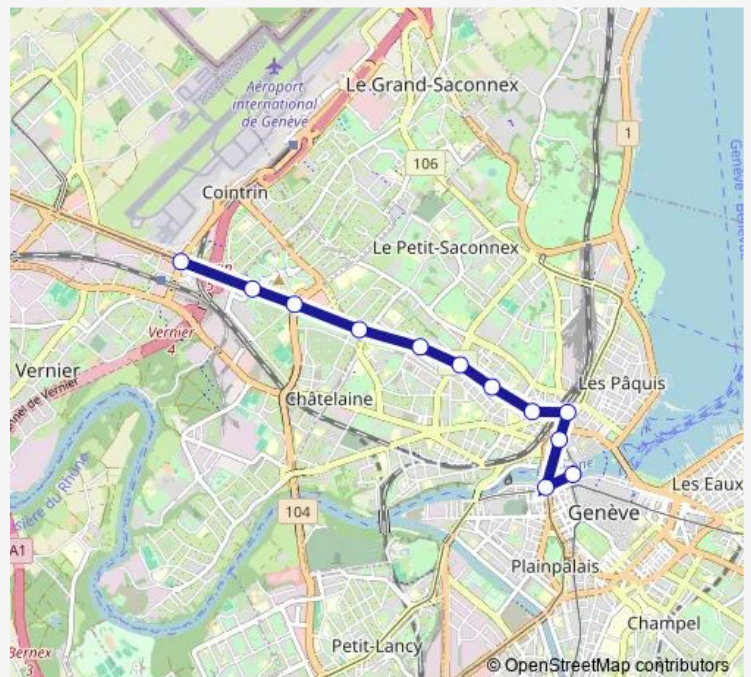

Direction

Genève, Bel-Air — Vernier, Blandonnet

12 stops

[Open route schedule](#)

Genève, Bel-Air

Genève, Stand

Genève, Goulart

Genève, gare Cornavin

Route schedule

Genève, Bel-Air — Vernier, Blandonnet

Monday	24:34-01:32 ⁺¹
Tuesday	24:34-01:32 ⁺¹
Wednesday	24:34-01:32 ⁺¹
Thursday	24:34-01:32 ⁺¹
Friday	24:34-01:32 ⁺¹
Saturday	24:33-01:31 ⁺¹
Sunday	—

Route info

Direction: Genève, Bel-Air

Stops: 12

Trip Duration: 0 hour 18 min

Direction

Genève, Bel-Air — Vernier, Blandonnet

12 stops

[Open route schedule](#)

Genève, Bel-Air

Vernier, Balaxert

Vernier, Avanchets-Etang

Vernier, Blandonnet

Route schedule

Genève, Bel-Air — Vernier, Blandonnet

Monday 19:42

Tuesday 19:42

Wednesday 19:42