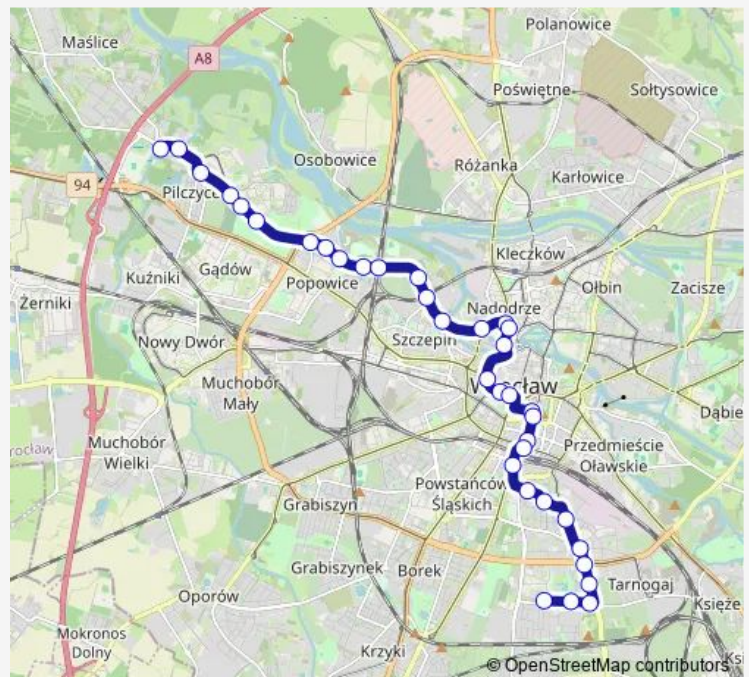

Tram 18

[Go to website](#)

Direction

undefined — undefined

0 stops

[Open route schedule](#)

Route schedule

undefined — undefined

Monday 04:29-05:52

Tuesday 04:29-05:52

Wednesday 04:29-05:52

Thursday 04:29-05:52

Friday 04:29-05:52

Saturday 04:30-05:13

Sunday 04:30-05:13

Route info

Direction:

Stops: 0

Trip Duration: – min

Direction

Tarczyński Arena (Królewiecka) — Zajezdnia Borek

31 stops

[Open route schedule](#)

Tarczyński Arena (Królewiecka)