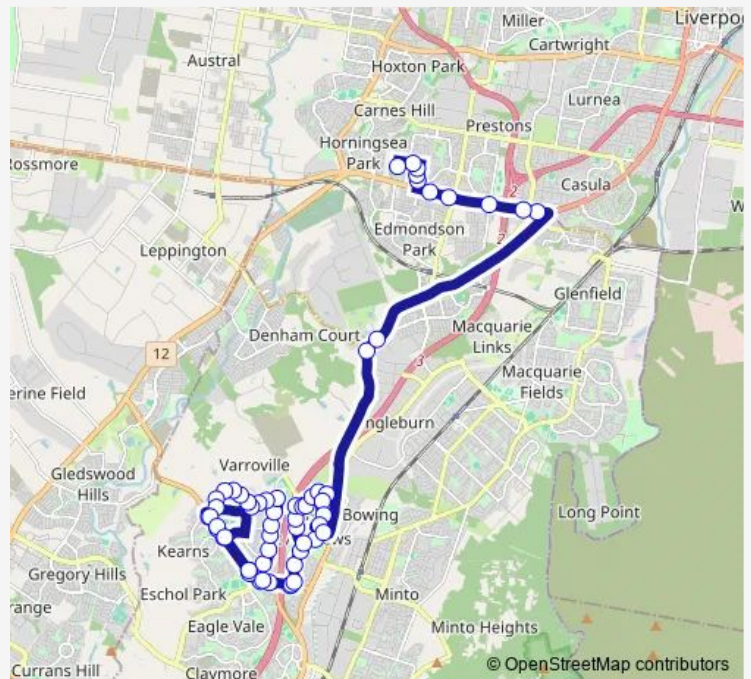

School Bus 3024 Robert Townson HS to William Carey Christian School

[Go to website](#)

Direction

Ballantrae Dr After Blairgowrie Cct — William Carey Christian School, School Grounds

59 stops

[Open route schedule](#)

Route schedule

Ballantrae Dr After Blairgowrie Cct — William Carey Christian School, School Grounds

| | |
|-----------|-------|
| Monday | 07:38 |
| Tuesday | 07:38 |
| Wednesday | 07:38 |
| Thursday | 07:38 |
| Friday | — |
| Saturday | — |
| Sunday | — |

Route info

Direction: Ballantrae Dr After Blairgowrie Cct

Stops: 59

Trip Duration: 0 hour 49 min

Raby Rd Opp Eschol Park Dr

Figtree Park, Raby Rd

Raby Rd Opp Mustang Dr

Clark Reserve, Raby Rd

Corfield Rd Before Braidwood Dr

Braidwood Dr At Corfield Rd

Bundanoon Rd At Manar Pl

Bumbera St Opp Tarago Pl

William Carey Christian School, School Grounds

3024 School Bus time schedules and route maps are available in an offline PDF at busmaps.com. Use the busmaps.com website to see live bus times, train schedule or subway schedule, and step-by-step directions for all public transit in Liverpool