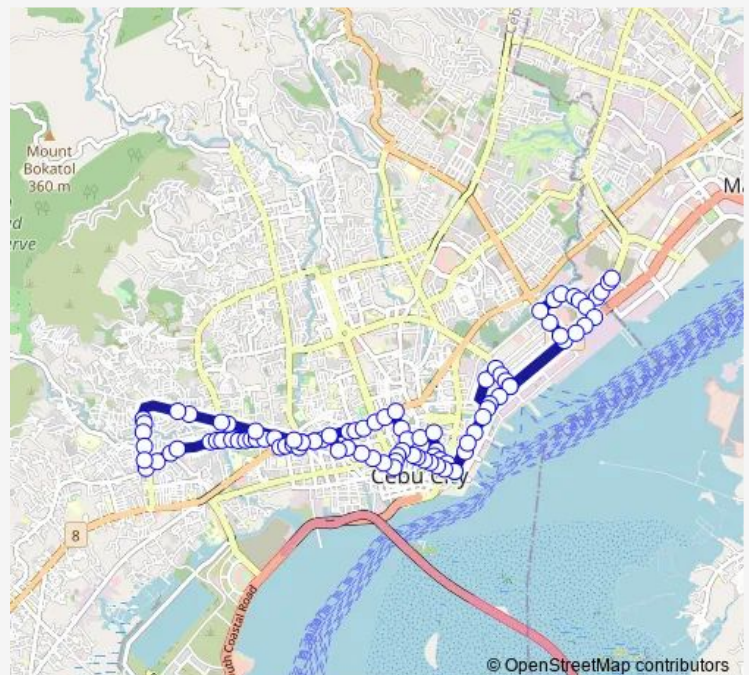

(nodata)&Tres de Abril Street

(nodata)&Tres de Abril Street

La Tresas Street&Tres de Abril Street

(nodata)&Tres de Abril Street

(nodata)&Tres de Abril Street

Tres de Abril Street&Natalio Bacalso Avenue

Tres de Abril Street&Tres de Abril Street

Natalio Bacalso Avenue&Natalio Bacalso Avenue

(nodata)&Tres de Abril Street

Vicente Rama Avenue&Natalio Bacalso Avenue

Natalio Bacalso Avenue&(nodata)

(nodata)&Tupaz Street

Route schedule

(nodata)&Cebu South Road — (nodata)&F. Llamas St.

Monday 06:00-23:15

Tuesday 06:00-23:15

Wednesday 06:00-23:15

Thursday 06:00-23:15

Friday 06:00-23:15

Saturday 06:00-23:15

Sunday 06:00-23:15

Route info

Direction: (nodata)&Cebu South Road

Stops: 96

Trip Duration: 0 hour 42 min

LABANGON - JUNQUERA - COLON - SM - NBT

BusMaps

General Maxilom Avenue Extention&Fuente Osmena

Natalio Bacalso Avenue&(nodata)

Natalio Bacalso Avenue&P. del Rosario Street