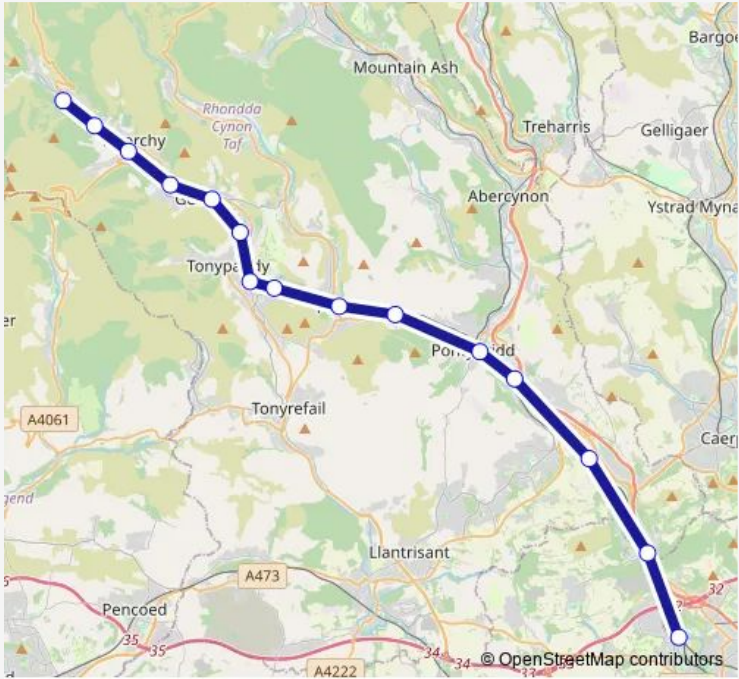

Rail Replacement Bus Service Aw:Trb->Rdr AW replacement bus service from TRB to Rdr

[Go to website](#)

Direction
 Treherbert — Radyr
 15 stops
[Open route schedule](#)

- Treherbert
- Ynyswen
- Treorchy
- Ton Pentre
- Ystrad Rhondda
- Llwynypia
- Tonypandy
- Dinas (Rhondda)
- Porth
- Trehafod
- Pontypridd
- Treforest
- Treforest Estate
- Taffs Well
- Radyr

Route schedule
 Treherbert — Radyr

Monday	20:28-21:42
Tuesday	20:28-21:42
Wednesday	20:28-21:42
Thursday	20:28-21:42
Friday	—
Saturday	—
Sunday	20:32

Route info
 Direction: Treherbert
 Stops: 15
 Trip Duration: 1 hour 25 min

■ Aw:Trb->Rdr — AW replacement bus service from TRB to Rdr **BusMaps**

Aw:Trb->Rdr Rail Replacement Bus Service time schedules and route maps are available in an offline PDF at busmaps.com. Use the busmaps.com website to see live bus times, train schedule or subway schedule, and step-by-step directions for all public transit in Clydach Vale