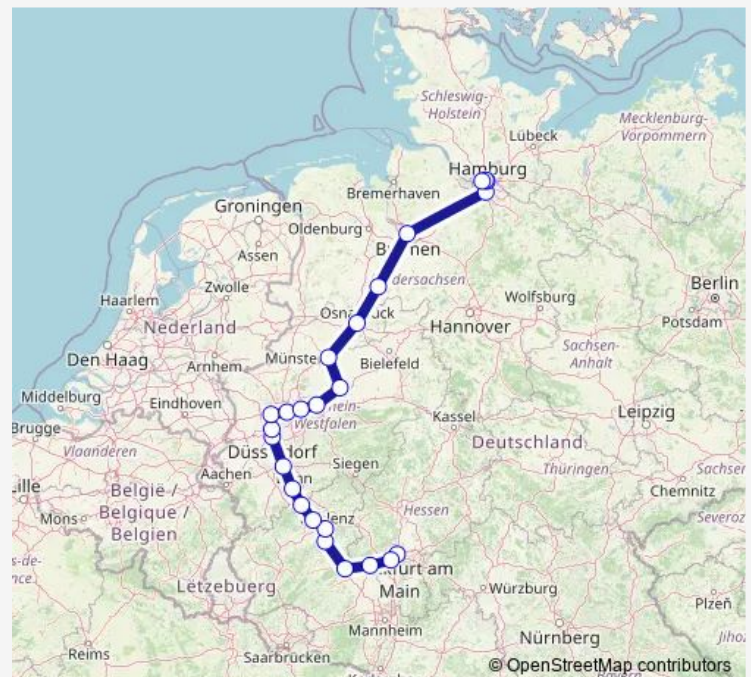

Bonn-Beuel

Köln Hbf

Düsseldorf Hbf

Düsseldorf Flughafen

Duisburg Hbf

Essen Hbf

Bochum Hbf

Dortmund Hbf

Hamm(Westf)

Münster(Westf)Hbf

Osnabrück Hbf

Diepholz

Bremen Hbf

Hamburg-Harburg

Hamburg Hbf

Hamburg Dammtor

Hamburg-Altona

Route schedule

Frankfurt(Main)Hbf — Hamburg-Altona

Monday	23:01
Tuesday	23:01
Wednesday	23:01
Thursday	23:01
Friday	23:01
Saturday	23:01
Sunday	—

Route info

Direction: Frankfurt(Main)Hbf

Stops: 21

Trip Duration: 8 hour 6 min

Direction

Frankfurt(Main)Hbf — Münster(Westf)Hbf

15 stops

[Open route schedule](#)

Frankfurt(Main)Hbf

Frankfurt(M) Flughafen Fernbf

Mainz Hbf