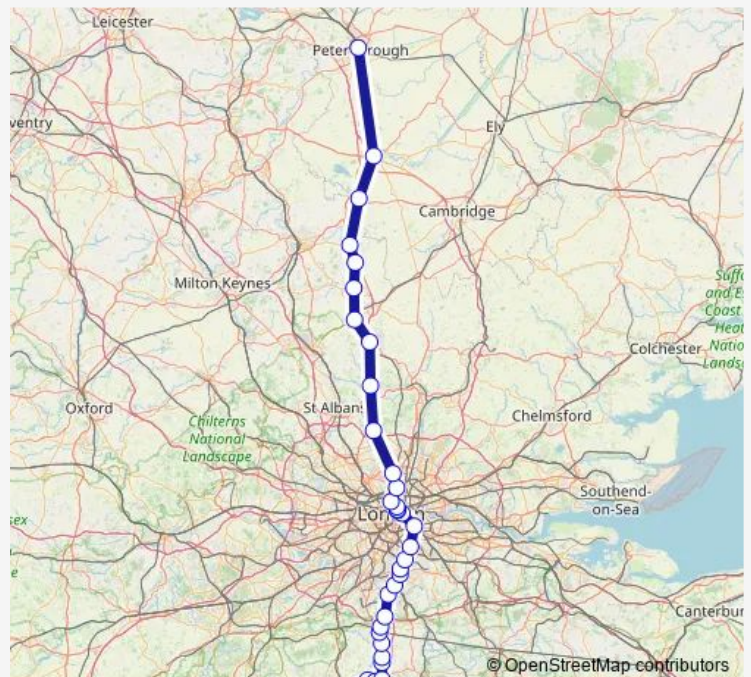

Loughborough Junction

### Route info

Direction: Horsham

Stops: 38

Trip Duration: 3 hour 21 min

■ TI:Hrh->Pbo — TL train service from HRH to Pbo

Elephant & Castle

London Blackfriars

City Thameslink