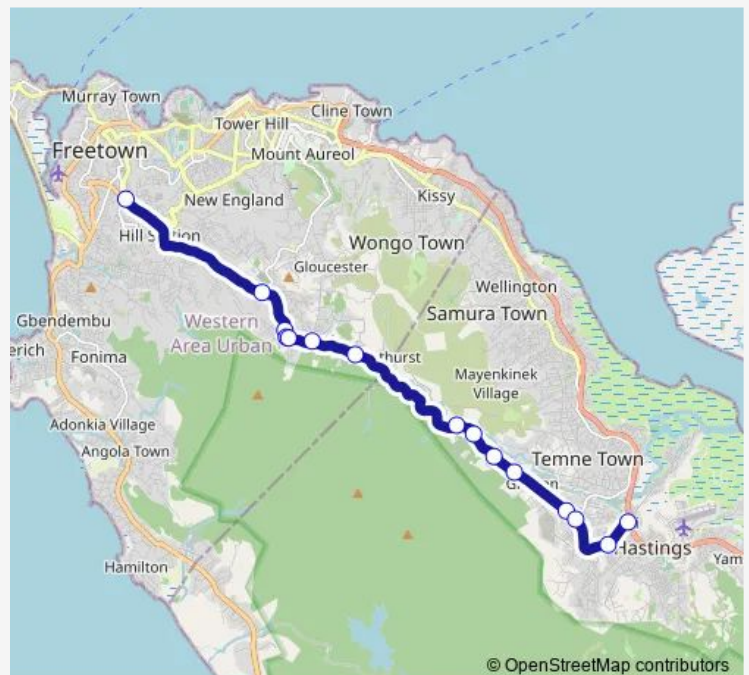

Direction

Wilberforce — Jui Road

15 stops

[Open route schedule](#)

Wilberforce

Leicester Peak

Kowar Drive & Regent Road

Obama

Emos Drive & Regent Road

Regent

Bathurst Main Road & Youyi Highway

Mortain

Morningayba

Morningeba

King Gurge

Grafton Police Post

Grafton

Kissi Town Junction

Jui Road

Route schedule

Wilberforce — Jui Road

Monday 11:21-21:01

Tuesday 11:21-21:01

Wednesday 11:21-21:01

Thursday 11:21-21:01

Friday 11:21-21:01

Saturday 21:01

Sunday 21:01

Route info

Direction: Wilberforce

Stops: 15

Trip Duration: 0 hour 34 min