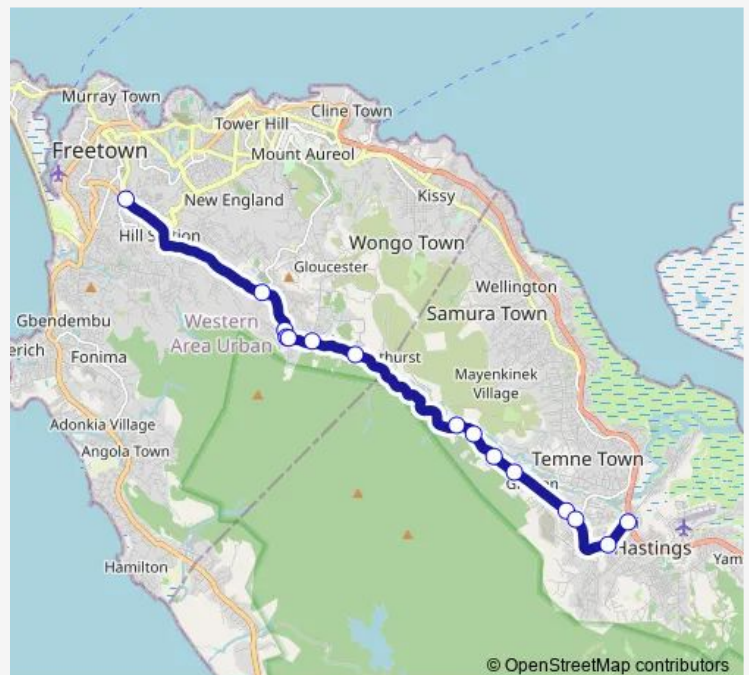

**Direction**

Wilberforce — Jui Road

15 stops

[Open route schedule](#)

Wilberforce

Leicester Peak

Kowar Drive & Regent Road

Obama

Emos Drive & Regent Road

Regent

Bathurst Main Road & Youyi Highway

Mortain

Morningayba

Morningeba

King Gurge

Grafton Police Post

Grafton

Kissi Town Junction

Jui Road

Route schedule

Wilberforce — Jui Road

Monday 11:21-21:01

Tuesday 11:21-21:01

Wednesday 11:21-21:01

Thursday 11:21-21:01

Friday 11:21-21:01

Saturday 21:01

Sunday 21:01

Route info

Direction: Wilberforce

Stops: 15

Trip Duration: 0 hour 35 min