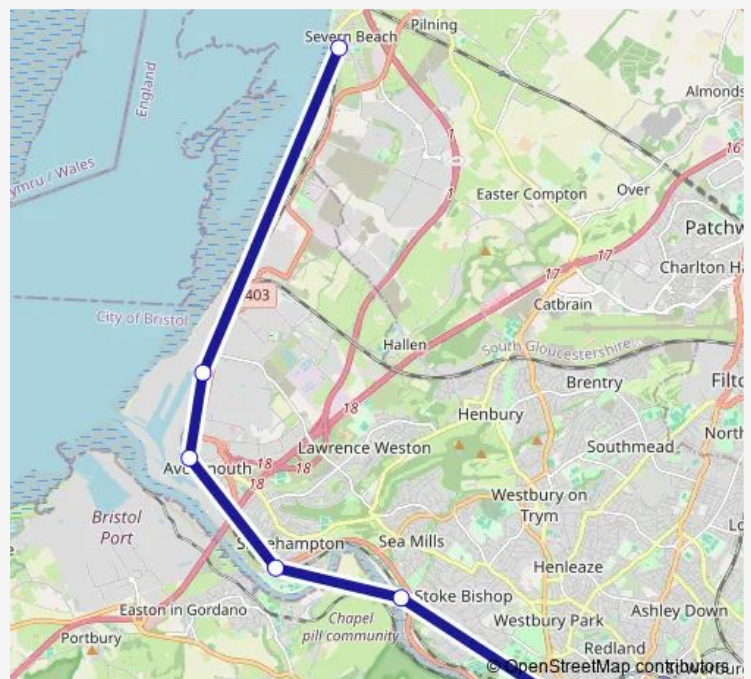

Rail Replacement Bus Service Gw:Svb->Cfn GW replacement bus service from SVB to Cfn

[Go to website](#)

Direction

Severn Beach — Clifton Down

6 stops

[Open route schedule](#)

Severn Beach

St Andrews Road

Avonmouth

Shirehampton

Sea Mills

Clifton Down

Route schedule

Severn Beach — Clifton Down

Monday

—

Saturday

—

Sunday

11:29-17:46

Route info

Direction: Severn Beach

Stops: 6

Trip Duration: 0 hour 39 min

■ Gw:Svb->Cfn — GW replacement bus service from SVB to Cfn **BusMaps**

Gw:Svb->Cfn Rail Replacement Bus Service time schedules and route maps are available in an offline PDF at busmaps.com. Use the busmaps.com website to see live bus times, train schedule or subway schedule, and step-by-step directions for all public transit in Bristol