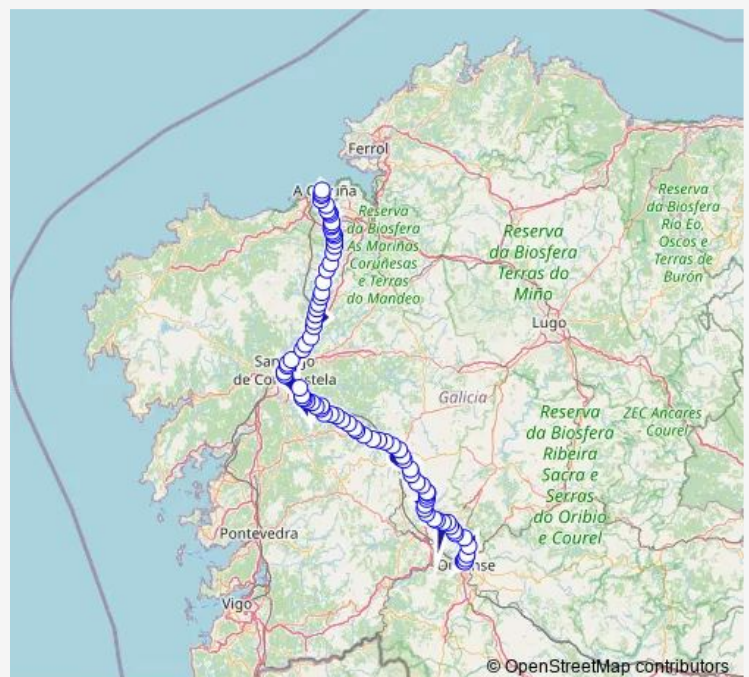

Thursday —

Friday —

Saturday 19:00

Sunday —

Route info

Direction: Ourense E.I.

Stops: 83

Trip Duration: 3 hour 37 min