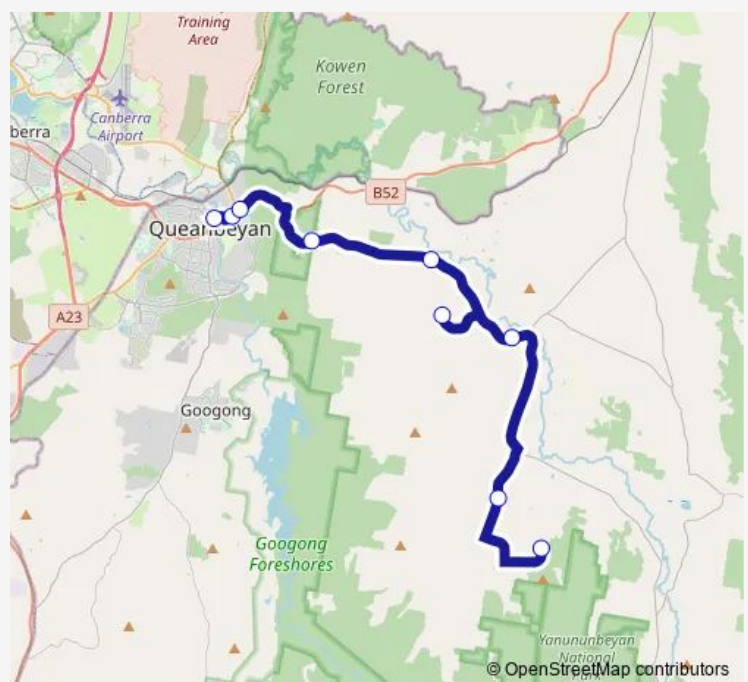

School Bus S269 Karabar High to Woolcara Sugarloaf Ridge Rd via Queanbeyan Interchange

[Go to website](#)

Direction

Queanbeyan Interchange, Stand 3 — Sugarloaf Ridge Rd Turnaround

9 stops

[Open route schedule](#)

231 Woolcara Lane

Sugarloaf Ridge Rd Turnaround

Route schedule

Queanbeyan Interchange, Stand 3 — Sugarloaf Ridge Rd Turnaround

Monday 16:05

Tuesday 16:05

Wednesday 16:05

Thursday 16:05

Friday 16:05

Saturday —

Sunday —

Route info

Direction: Queanbeyan Interchange, Stand 3

Stops: 9

Trip Duration: 0 hour 40 min

S269 — Karabar High to Woolcara Sugarloaf Ridge Rd via Queanbeyan Interchange