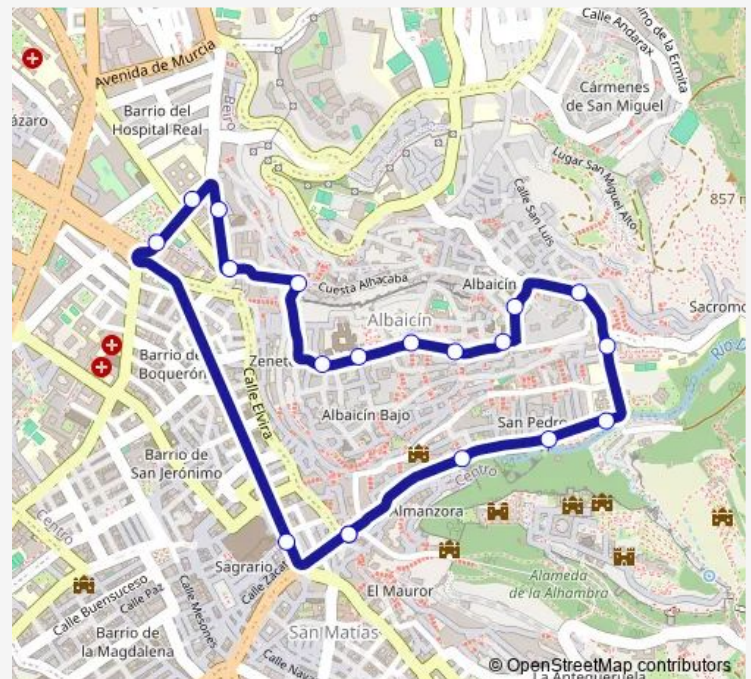

### Direction

Plaza Nueva — Plaza Nueva

19 stops

[Open route schedule](#)

Plaza Nueva

Carrera del Darro 33 - Bañuelo

Paseo del Padre Manjón - Fte 1

Paseo del Padre Manjón - Rey Chico

Carril de la Lona 1

Arco de Elvira 4

Acera de San Ildefonso 12

Avda. del Hospicio - Hospital Real

Avda. del Hospicio - Triunfo

Gran Vía 5- Catedral

Plaza Nueva

### Route schedule

Plaza Nueva — Plaza Nueva

Monday 07:02-23:00

Tuesday 07:02-23:00

Wednesday 07:02-23:00

Thursday 07:02-23:00

Friday 07:02-00:30<sup>+1</sup>

Saturday 07:02-01:00<sup>+1</sup>

### Route info

Direction: Plaza Nueva

Stops: 19

Trip Duration: 0 hour 18 min

C31 — Albaicín - Centro

BusMaps

C31 Bus time schedules and route maps are available in an offline PDF at [busmaps.com](https://busmaps.com). Use the [busmaps.com](https://busmaps.com) website to see live bus times, train schedule or subway schedule, and step-by-step directions for all public transit in Granada