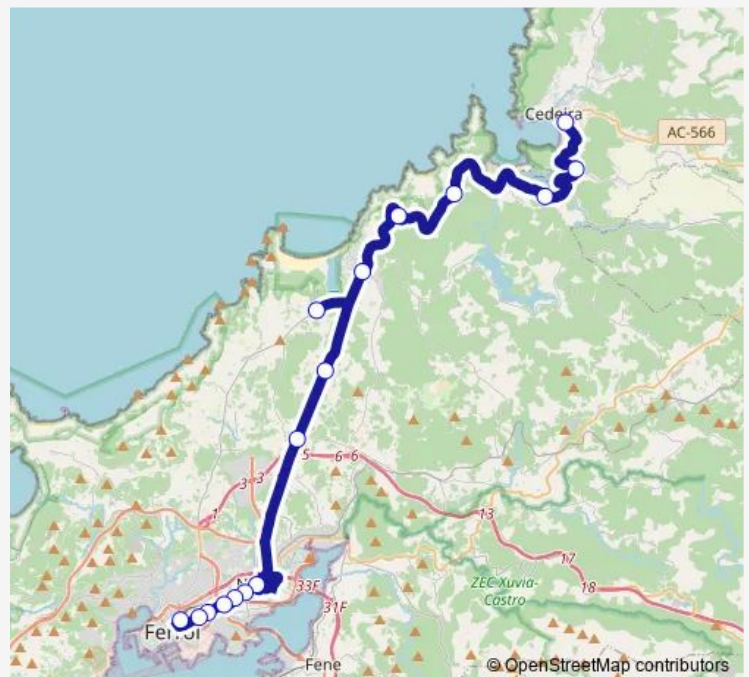

Monday 17:00

Tuesday 17:00

Wednesday 17:00

Thursday 17:00

Friday 17:00

Saturday —

Sunday —

Route info

Direction: Ferrol E.A.

Stops: 16

Trip Duration: 1 hour 0 min

Xg640024 — Cedeira E.A.-Ferrol E.A. (por AC-566)

Direction

Cedeira E.A. — Ferrol E.A.

16 stops

[Open route schedule](#)