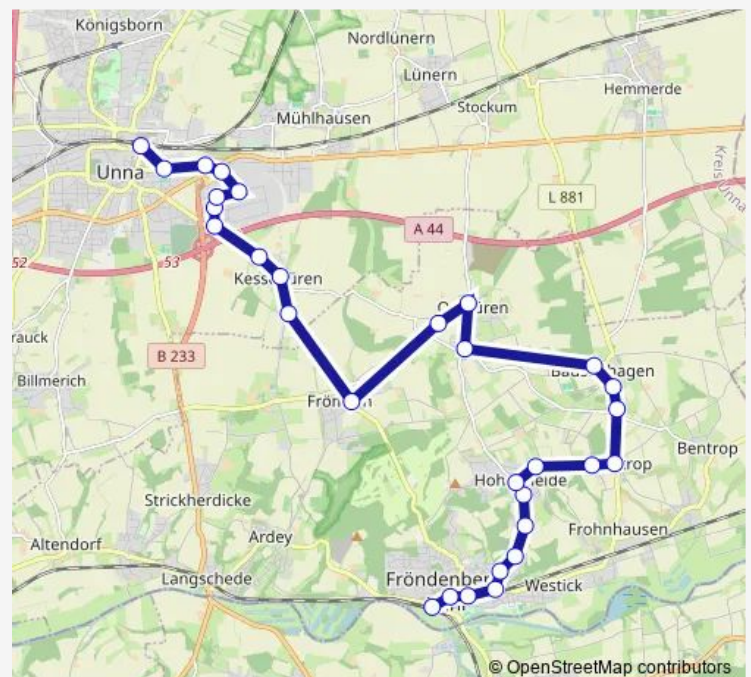

Friday 07:00

Saturday —

Sunday —

Route info

Direction: Unna, Bahnhof

Stops: 20

Trip Duration: 0 hour 35 min

■ R70 — Unna - Frömern - Hohenheide - Fröndenberg

Direction

Fröndenberg, Bahnhof P+R — Unna, Bahnhof

30 stops

[Open route schedule](#)

Fröndenberg, Bahnhof P+R

Fröndenberg, Mitte

Fröndenberg, Allee-Cafe

Fröndenberg, Alleestraße