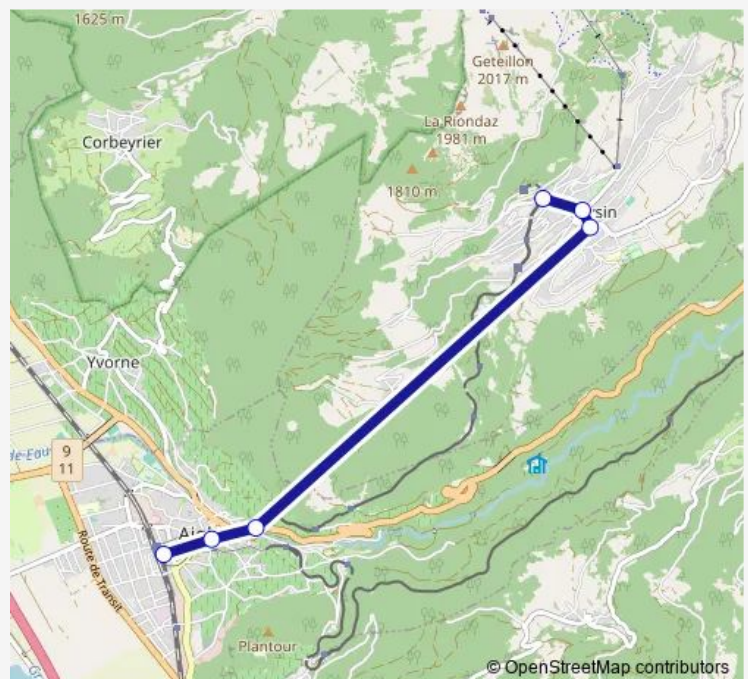

Bus R70

[Go to website](#)

Direction

Aigle, gare — Leysin-Feydey, gare

6 stops

[Open route schedule](#)

Aigle, gare

Aigle, place du Marché

Wednesday 04:53-23:56

Thursday 04:53-23:56

Friday 04:53-23:56

Saturday 05:45-23:56

Sunday 05:45-23:56

Route info

Direction: Aigle, gare

Stops: 6

Trip Duration: 0 hour 27 min

■ R70

Direction

Leysin-Feydey, gare — Aigle, gare

6 stops

[Open route schedule](#)

Leysin-Feydey, gare

Leysin, place du Marché

Route info

Direction: Leysin-Feydey, gare

Stops: 6

Trip Duration: 0 hour 34 min

Direction

Aigle, gare — Aigle-Dépôt, gare

3 stops

[Open route schedule](#)