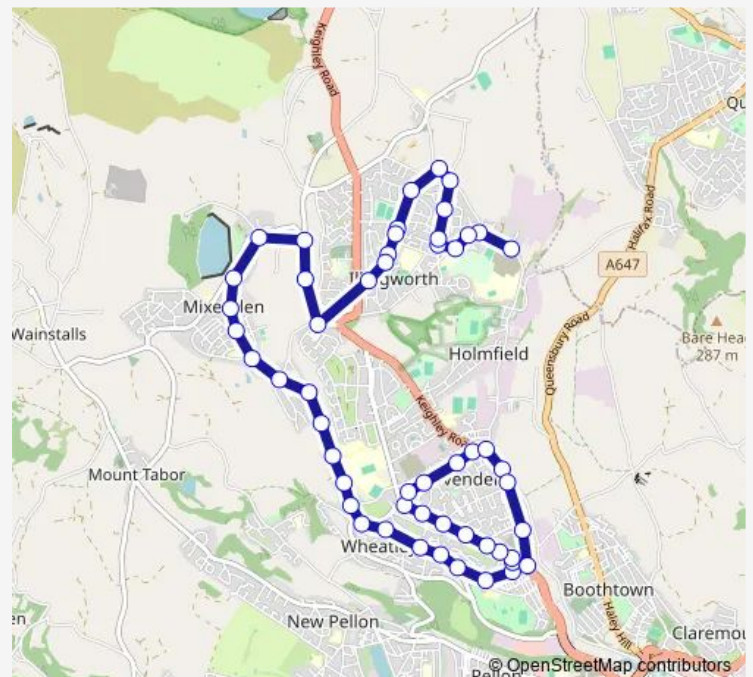

Moor Bottom Rd Whitley Drive

North Halifax Grammar

School Lane

Tewitt Lane Bottom

The Fairway

Riley Lane

Riley Ln Lindrick Way

Illingworth Avenue

Thursday 15:32-16:22

Friday 15:32-16:22

Saturday —

Sunday —

Route info

Direction: Holdsworth Rd Laurel Bank Close

Stops: 53

Trip Duration: 0 hour 28 min

Crag Lane

Denfield Lane

Quarry Farm

City Lane Top

Ramsden Street

Wheatley Rd Shroggs Road

Wheatley Close

Lawrence Street

Wheatley Ln Ovenden Way

Wheatley Lane Top

Ovenden Avenue

Friendly Fold Road

Ovenden Green

Grove Avenue

Denfield Crescent

Ovenden Way Top