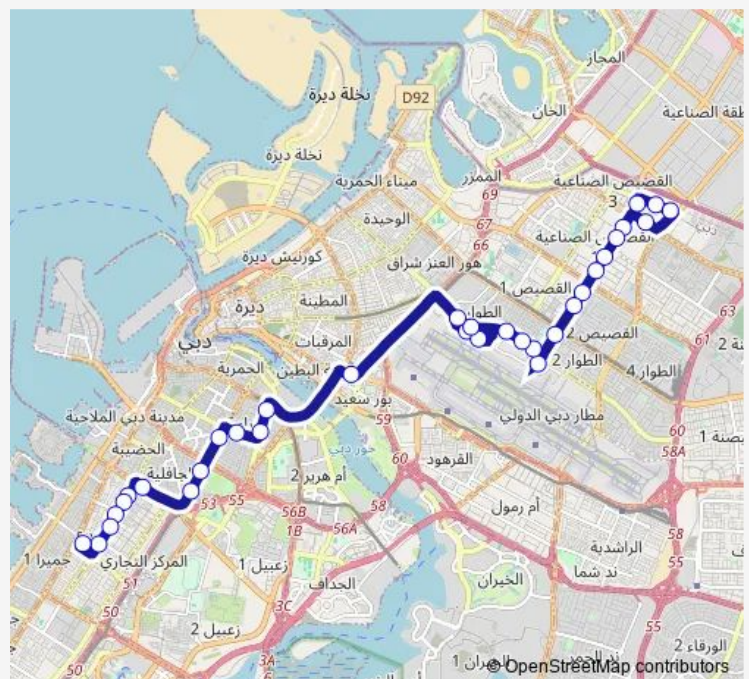

Al Twar 1, Emarat Pertol Stn-Al Mawred 1

Dafza

Maria Qibtiya School 2

Quds Street 1

Quds Street 2

Airport Terminal 2, Departure

Airport Terminal 2, Arrival

Al Twar 1, Intersection 2

Thursday 05:15-22:45

Friday 05:15-23:40

Saturday 05:15-22:40

Sunday 06:10-22:55

Route info

Direction: Al Qusais Industrial Area, Terminus 1

Stops: 33

Trip Duration: 1 hour 29 min

C26 — Al Wasl Park - Qusais Ind'l Area

Central Post Office 1

Karama, Dubai Municipality Center 2

Adcb Metro Bus Stop Seaside

Department of Health 1

Max Metro Bus Stop Seaside

Satwa, Roundabout 1

Satwa, Masjid 1

Saturday 05:15-22:40

Sunday 06:00-23:30

Route info

Direction: Wasl Park Terminus

Stops: 28

Trip Duration: 1 hour 20 min

Damascus Road 3-2

Damascus Road 4-2