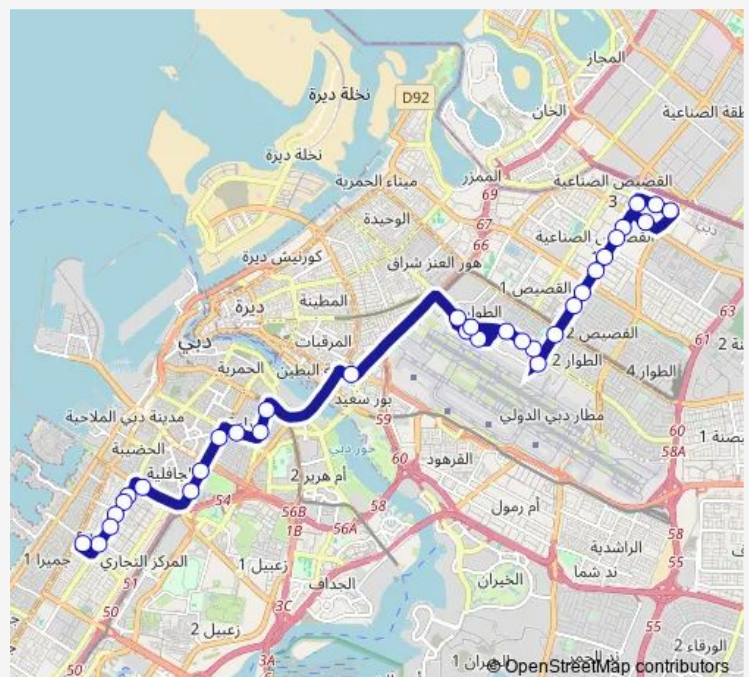

Galadari Driving School 2

Al Qusais Industrial Area 2

Damascus Road 4-1

Damascus Road 3-1

Damascus Road 2-1

Damascus Road 1-1

Dubai Grand Hotel 2

Al Twar 1, Emarat Pertol Stn-Al Mawred 1

### Route schedule

Al Qusais Industrial Area, Terminus 1 — Wasl Park Terminus

Monday 05:15-22:45

Tuesday 05:15-22:45

Wednesday 05:15-22:45

Thursday 05:15-22:45

Friday 05:15-23:40

Saturday 05:15-22:40

### Route info

Direction: Al Qusais Industrial Area, Terminus 1

Stops: 33

Trip Duration: 1 hour 46 min

C26 — Al Wasl Park - Qusais Ind'l Area

Central Post Office 1

Karama, Dubai Municipality Center 2

Adcb Metro Bus Stop Seaside

## Route info

Direction: Wasl Park Terminus

Stops: 28

Trip Duration: 1 hour 41 min

Damascus Road 3-2

Damascus Road 4-2

Al Qusais Industrial Area 1

Al Qusais Industrial Area, Terminus 1