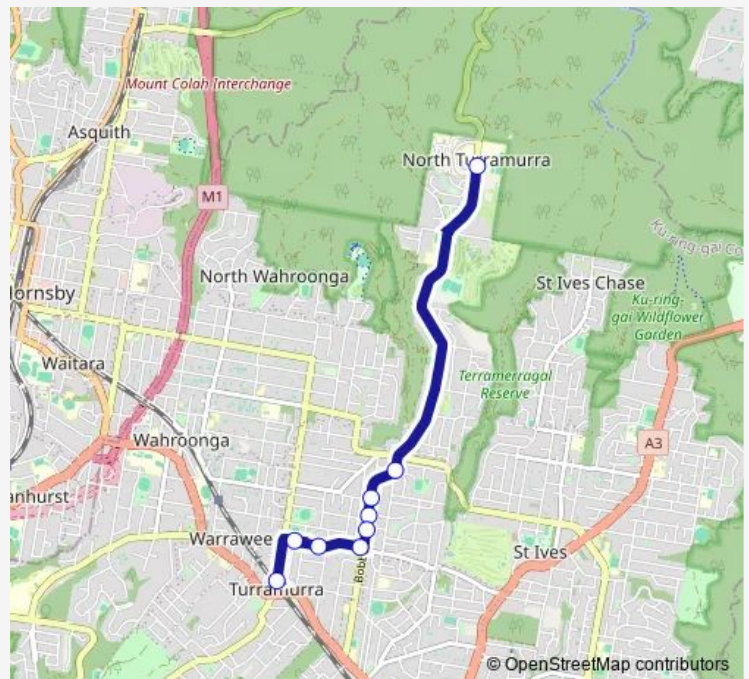

School Bus 9096 Kuringai HS to Turramurra Station

[Go to website](#)

Direction

Ku-ring-gai Creative Arts High School, Bobbin Head Rd — Turramurra Station, Stand A

9 stops

[Open route schedule](#)

Ku-ring-gai Creative Arts High School, Bobbin Head Rd

Bobbin Head Rd At Bannockburn Rd

Bobbin Head Rd At Handley Av

Bobbin Head Rd At Canberra Av

Bobbin Head Rd After Coolabah Av

Boomerang St At Bobbin Head Rd

Boomerang St After Ku-Ring-Gai Av

Brentwood Av At Gilroy Rd

Turramurra Station, Stand A

Route schedule

Ku-ring-gai Creative Arts High School, Bobbin Head Rd — Turramurra Station, Stand A

Monday	15:40
Tuesday	15:40
Wednesday	15:40
Thursday	15:40
Friday	—
Saturday	—
Sunday	—

Route info

Direction: Ku-ring-gai Creative Arts High School, Bobbin Head Rd

Stops: 9

Trip Duration: 0 hour 16 min

9096 — Kuringai HS to Turramurra Station

9096 School Bus time schedules and route maps are available in an offline PDF at busmaps.com. Use the busmaps.com website to see live bus times, train schedule or subway schedule, and step-by-step directions for all public transit in Sydney