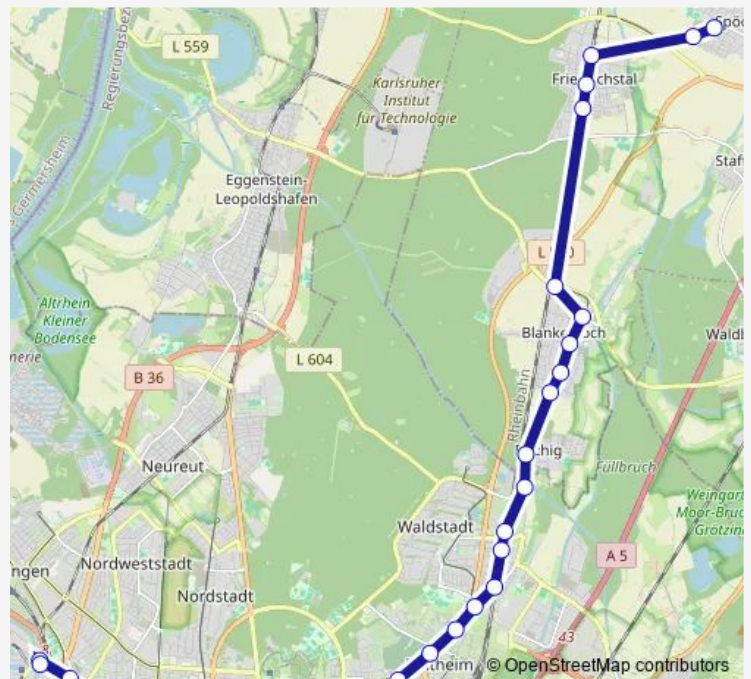

Direction

undefined — undefined

0 stops

[Open route schedule](#)

Route schedule

undefined — undefined

Monday —

Tuesday 04:45-23:35

Wednesday —

Thursday —

Friday —

Saturday —

Sunday —

Route info

Direction:

Stops: 0

Trip Duration: — min