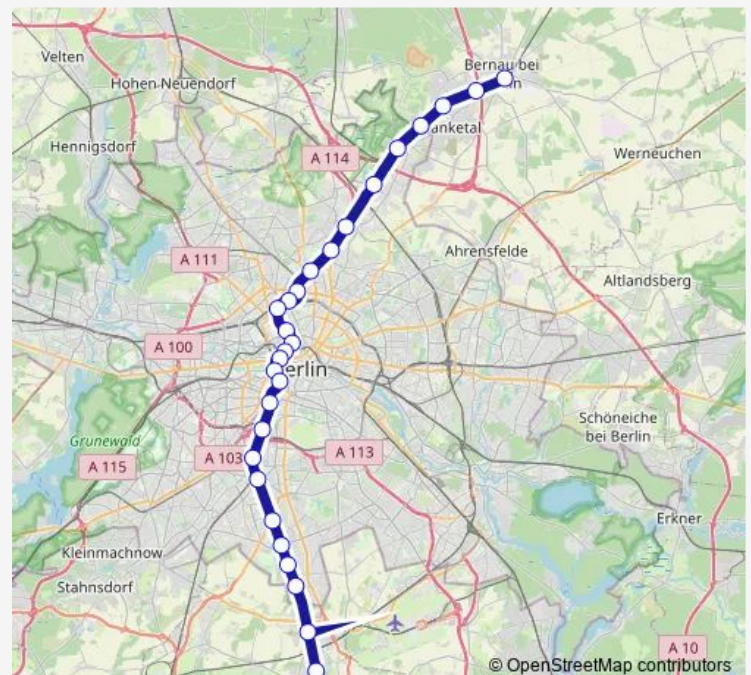

### Route schedule

S+U Potsdamer Platz Bhf (Berlin) — S Bernau Bhf

|           |                     |
|-----------|---------------------|
| Monday    | 24:54 <sup>+1</sup> |
| Tuesday   | 24:54 <sup>+1</sup> |
| Wednesday | 24:54 <sup>+1</sup> |
| Thursday  | 24:54 <sup>+1</sup> |
| Friday    | —                   |
| Saturday  | —                   |
| Sunday    | 24:54 <sup>+1</sup> |

### Route info

Direction: S+U Potsdamer Platz Bhf (Berlin)

Stops: 17

Trip Duration: 0 hour 40 min

■ S2

BusMaps