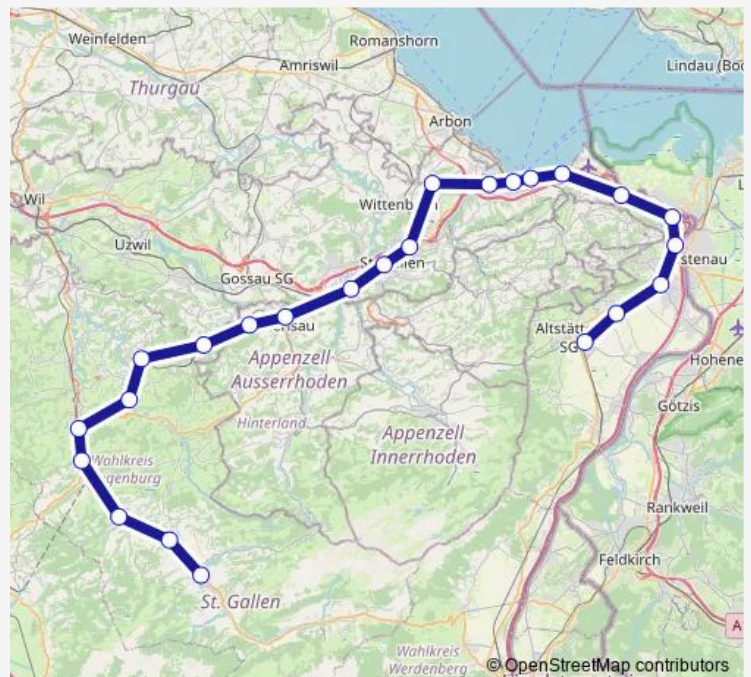

Thursday 04:52

Friday 04:52

Saturday —

Sunday —

Route info

Direction: Altstätten Sg

Stops: 13

Trip Duration: 0 hour 41 min